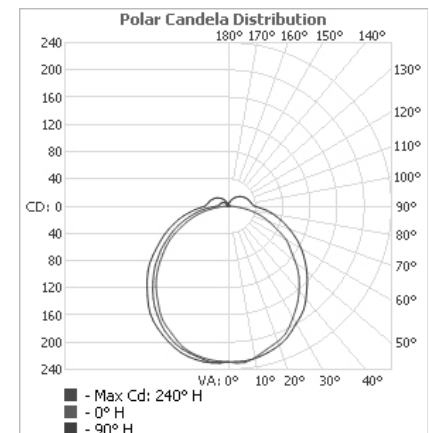

Photometric Info

The Light Lab
22 Holywell Row
London EC2A 4JB
United Kingdom
+44 (0) 207 278 2678
@thelightlabtd
www.thelightlab.com