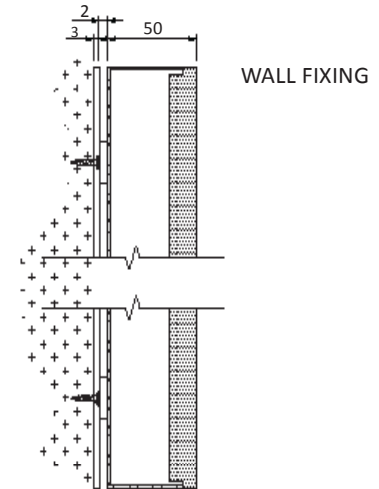

Fixing Methods