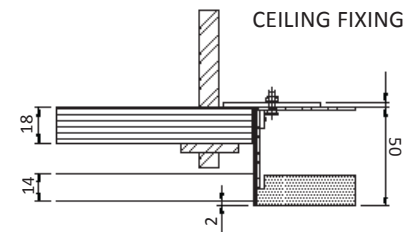

Fixing Methods