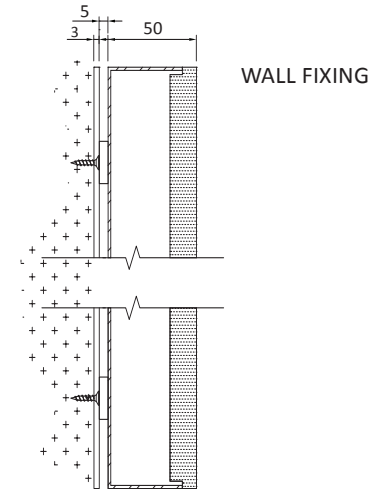

Fixing Methods