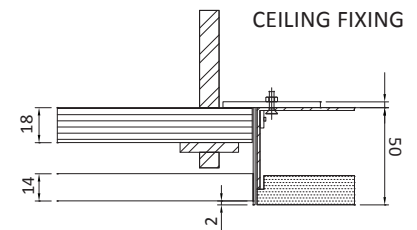

Fixing Methods