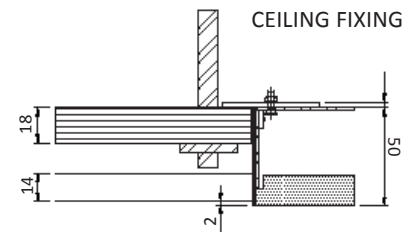

## Specification

	SO	HO
Dimensions	Max width - 1500mm Max length - 3000mm Standard depth - 50mm	Max width - 1500mm Max length - 3000mm Standard depth - 50mm
Colour	2.7K/3.0K/3.5/4.0K/5.0K others on application	2.7K/3.0K/3.5/4.0K/5.0K others on application
Input Voltage	24Vdc	24Vdc
Power Consumption	max 56W/sq m	155W/sq m
IP Rating	IP44 or IP65	IP 44 or IP 65
Lumen Output	max 3200 lm/ sq m	9525 lm/ sq m
Frame Finish	White	White
Fixing	Wall or Ceiling	Wall or Ceiling

## Fixing Methods