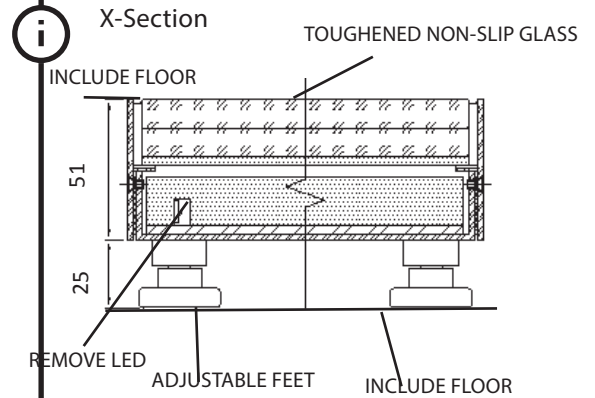

Product Details LED Light Tile

Specification

Dimensions	Max width - 1000mm Max length - 1500mm Min depth - 80mm
Colour	2.7K/3.0K//4.0K/5.0K or RGB
Input Voltage	24 Vdc
Power Consumption	Approx - 40W sq/M
IP Rating	IP67
Finish	316 Stainless Steel
Loadings	Drive Over or Walk Over Loadings to suit
Fixings	Adjustable feet

Order code

LED LIGHT TILE-WIDTH-LENGTH-DEPTH-COLOUR-IP-LOADINGS
e.g. LED TRIMLESS PANEL-XXmm-XXmm-2.7K-IP67-SS-DO

WIDTH	LENGTH	DEPTH	COLOUR	IP	FINISH	LOADINGS
XXmm	XXmm	XXmm	2.7K	IP67	SS	DO
			3.0K			WO
			4.0K			
			5.0K			
			RGB			

Drivers

non-dimmable power supplies:

1-10V /DALI/DMX dimmable power supplies to be ordered seperately

Please call our sales team who will make sure specification suits application

LED Panel by The Light Lab

Project Examples

GETTING MORE PROJECT IMAGES

The Light Lab
22 Holywell Row
London EC2A 4JB
United Kingdom
+44 (0) 207 278 2678
@thelightlabld
www.thelightlab.com