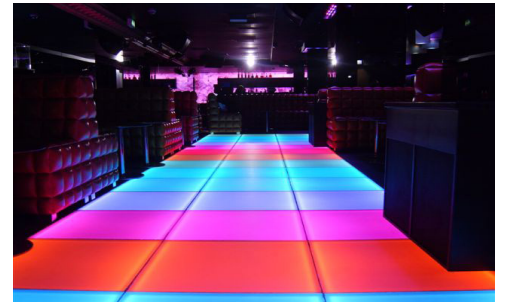

## Project Examples

GETTING MORE PROJECT IMAGES

The Light Lab  
22 Holywell Row  
London EC2A 4JB  
United Kingdom  
+44 (0) 207 278 2678  
@thelightlabld  
www.thelightlab.com