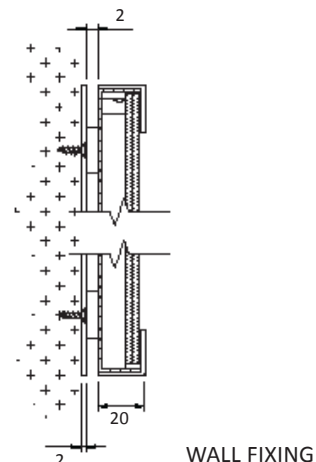

Fixing Methods