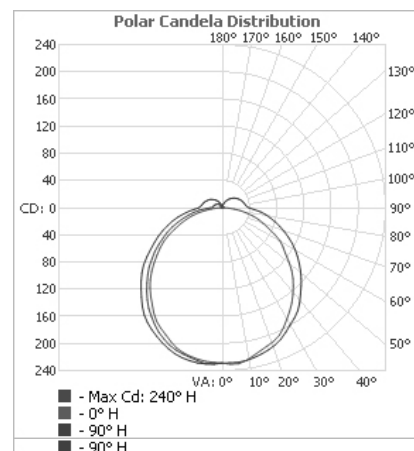

Photometric Info

The Light Lab
22 Holywell Row
London EC2A 4JB
United Kingdom
+44 (0) 207 278 2678
@thelightlabtd
www.thelightlab.com