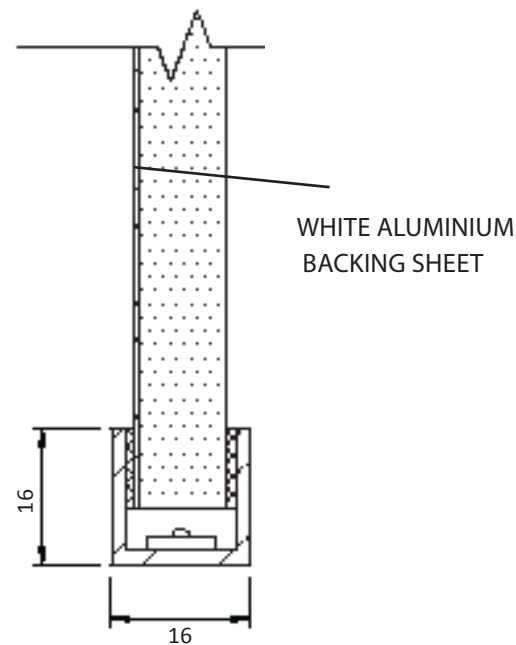

Typical X-Section