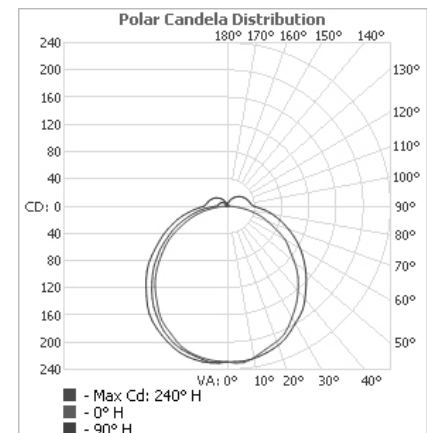

Photometric Info

The Light Lab
22 Holywell Row
London EC2A 4JB
United Kingdom
+44 (0) 207 278 2678
@thelightlabld
www.thelightlab.com