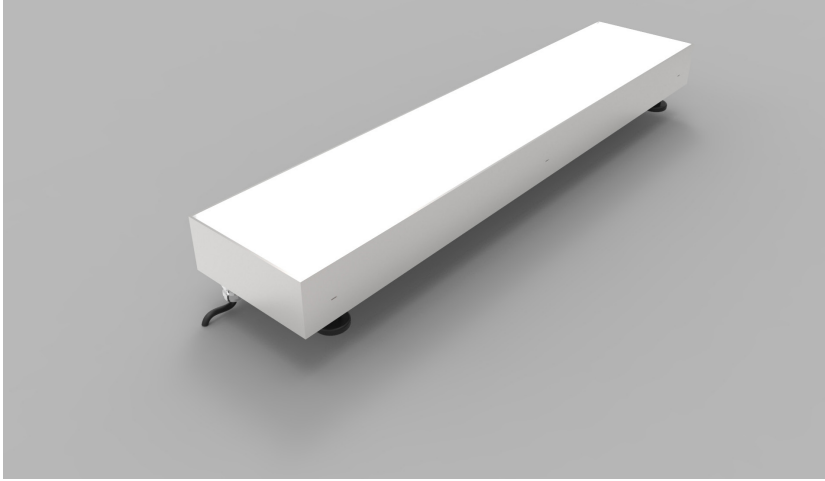

Product Details LED Light Tile

Specification

Dimensions	Max width - 1000mm Max length - 1500mm Min depth - 80mm
Colour	2.7K/3.0K//4.0K/5.0K or RGB
Input Voltage	24 Vdc
Power Consumption	Approx - 40W sq/M
IP Rating	IP67
Finish	316 Stainless Steel
Loadings	Drive Over or Walk Over Loadings to suit
Fixings	Adjustable feet

Order code

LED LIGHT TILE-WIDTH-LENGTH-DEPTH-COLOUR-IP-LOADINGS
e.g. LED TRIMLESS PANEL-XXmm-XXmm-2.7K-IP67-SS-DO

WIDTH	LENGTH	DEPTH	COLOUR	IP	FINISH	LOADINGS
XXmm	XXmm	XXmm	2.7K	IP67	SS	DO
			3.0K			WO
			4.0K			
			5.0K			
			RGB			

Drivers

non-dimmable power supplies:

1-10V /DALI/DMX dimmable power supplies to be ordered seperately

Please call our sales team who will make sure specification suits application

LED Panel by The Light Lab