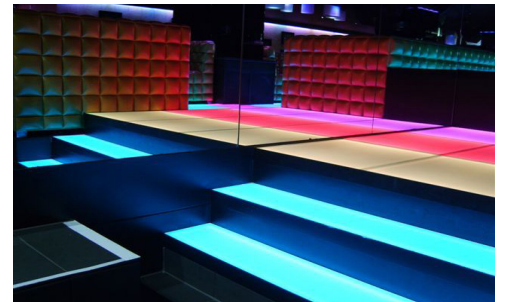

Project Examples

GETTING MORE PROJECT IMAGES

The Light Lab
22 Holywell Row
London EC2A 4JB
United Kingdom
+44 (0) 207 278 2678
@thelightlabld
www.thelightlab.com