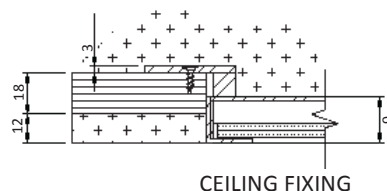

Fixing Methods