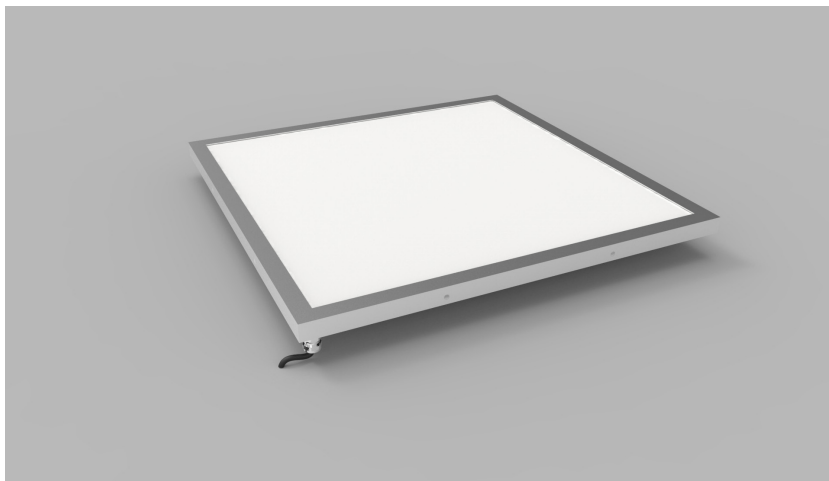

## Main Features

- Even surface illumination with minimal depth
- Polished stainless steel frame system for high end finish
- Trimless design available
- 50 000+ hr lifetime expectancy
- IP44 or IP65 interior/exterior application
- Hidden fixing to suit application

LED Panel by The Light Lab

LED Panel  
LED Trimless Panel  
LED Light Tile  
Glowsheet

## Specification

Dimensions	Max width - 1500mm Max length - 3000mm Min depth - 20mm
Colour	2.7K/3.0K/3.5K/4.0K/5.0K others on application
Input Voltage	24 Vdc
Power Consumption	Approx - 40W sq/M
IP Rating	IP44 or IP65
Lumen Output	c. 3200 lm/sq metre
Frame Finish	Stainless Steel or RAL to finish
Fixing	Wall or Ceiling