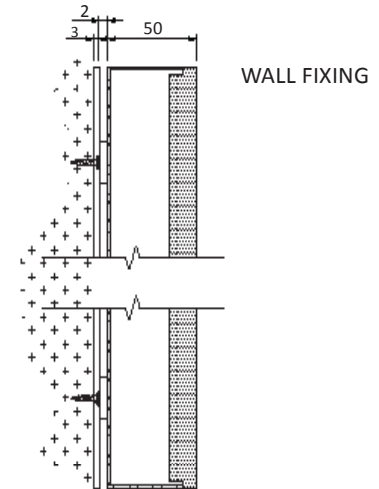

## Specification

	SO	HO
Dimensions	Max width - 1500mm Max length - 3000mm Standard depth - 50mm	Max width - 1500mm Max length - 3000mm Standard depth - 50mm
Colour	2.7K/3.0K/3.5/4.0K/5.0K others on application	2.7K/3.0K/3.5/4.0K/5.0K others on application
Input Voltage	24Vdc	24Vdc
Power Consumption	max 56W/sq m	155W/sq m
IP Rating	IP44 or IP65	IP 44 or IP 65
Lumen Output	max 3200 lm/ sq m	9525 lm/ sq m
Frame Finish	White	White
Fixing	Wall or Ceiling	Wall or Ceiling

## Fixing Methods