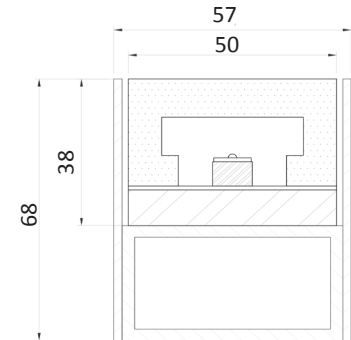

Fixing Methods