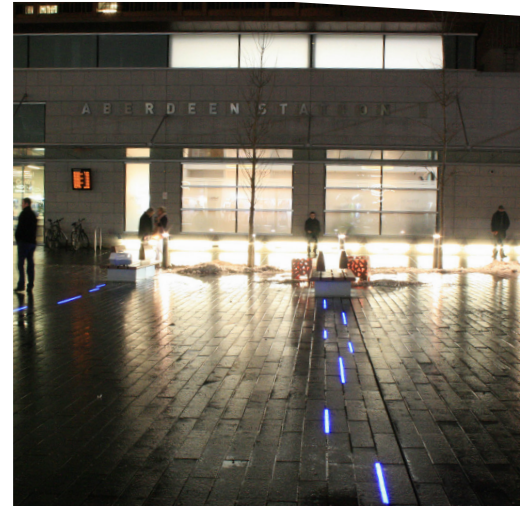

Union Square, Aberdeen