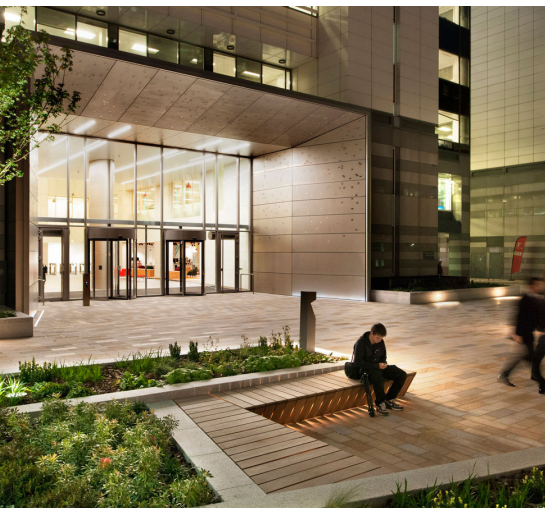

Thomas More Square, London