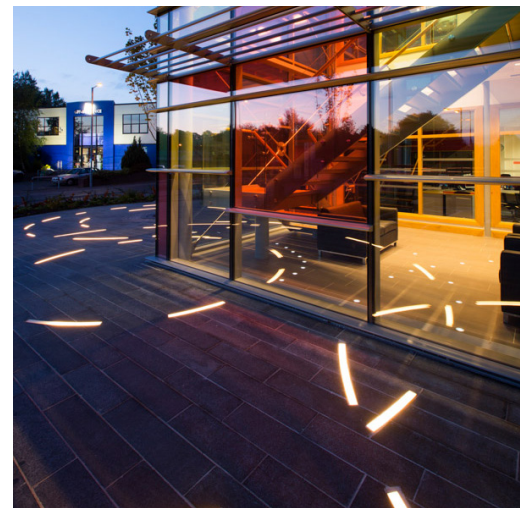

Omagh Firestation