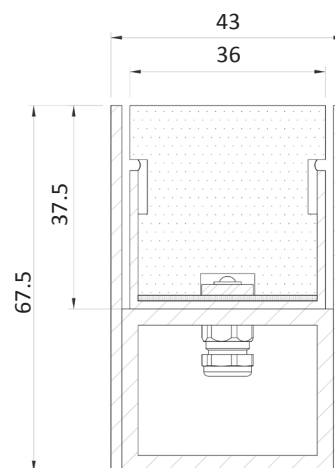

Fixing Methods