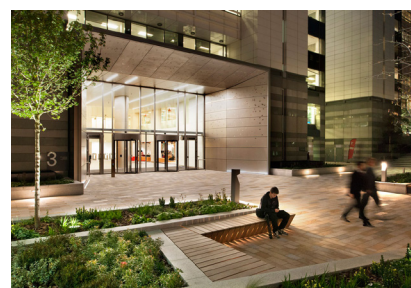

Project Example

The Light Lab
22 Holywell Row
London EC2A 4JB
United Kingdom
+44 (0) 207 278 2678
@thelightlabtd
www.thelightlab.com