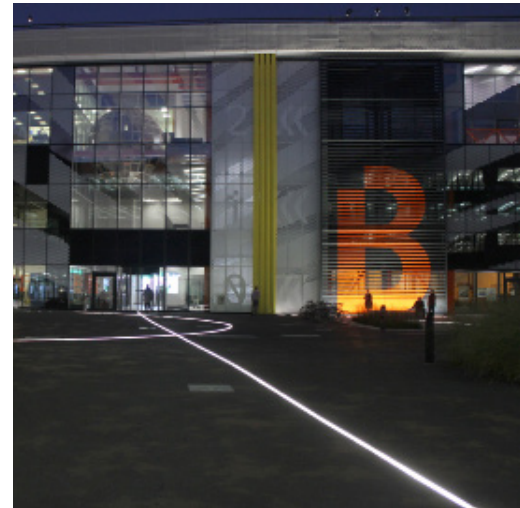

The Light Lab
 22 Holywell Row
 London EC2A 4JB
 United Kingdom
+44 (0) 207 278 2678
@thelightlabtd
www.thelightlab.com

Project Images

Omagh Firestation, Ireland

Here East, Stratford

Thomas More Square, London