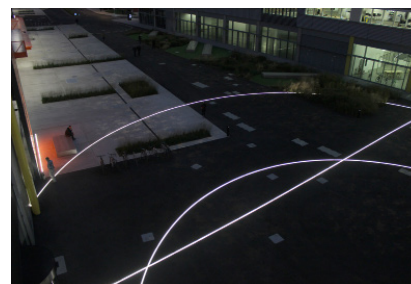

Example Project

The Light Lab
22 Holywell Row
London EC2A 4JB
United Kingdom
+44 (0) 207 278 2678
@thelightlabtd
www.thelightlab.com