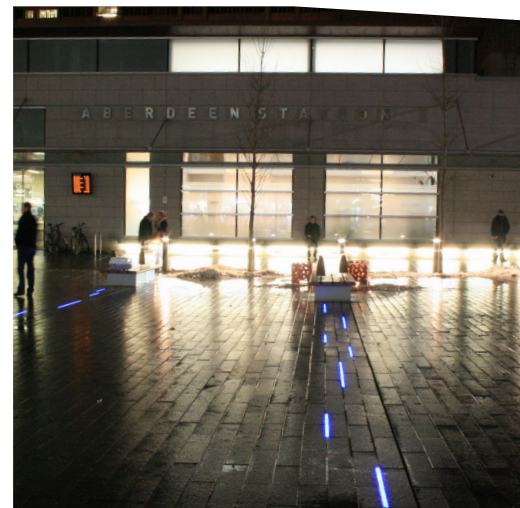

Union Square, Aberdeen