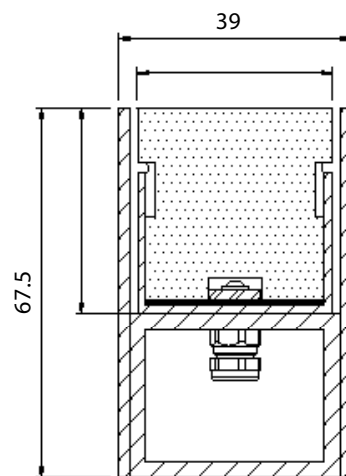

Fixing Methods