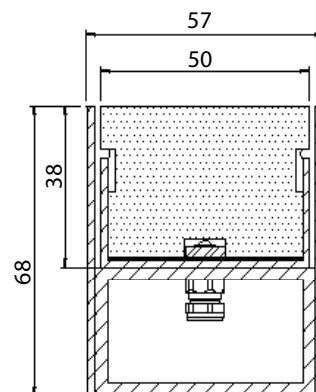

Fixing Methods