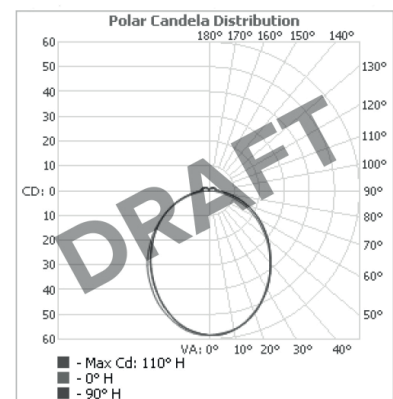

Photometric Data

Photometric data available late Summer 2021.

The Light Lab
22 Holywell Row
London EC2A 4JB
+44 (0) 207 278 2678
@thelightlabltd
www.thelightlab.com

the light lab
bright ideas