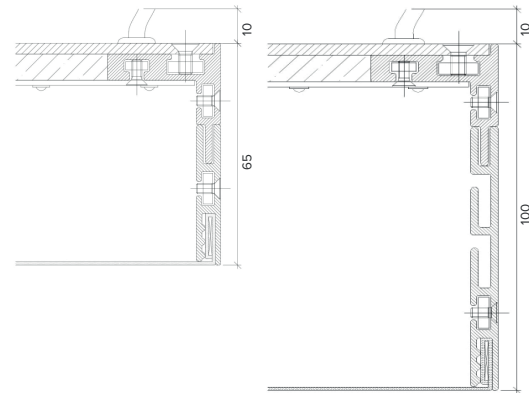

X Section

HO - IP40

SO - IP40

Mount Type

Ceiling (CE)