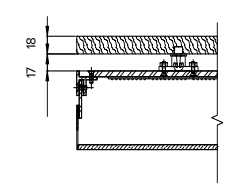

Product Details LED Trimless Ceiling Panel

Specification

	SO	HO
Dimensions	Max 3.0m x 1.2m x 80mm depth	Max 3.0m x 1.2m x 50mm depth
Colour	2.7K/3.0K/3.2K/ 3.8K/4.0K/5K	2.7K/3.0K/3.2K/ 3.8K/4.0K/5K
Input Voltage	24Vdc	24Vdc
Power Consumption	110W/sqm	150W/sqm
IP Rating	IP44	IP44
Lumen Output	95 lm/sqm	95 lm/sqm
Frame Finish	RAL t.b.c.	RAL t.b.c.
Fixing	PIN fixings or fastmount	PIN fixings or fastmount

Order code

LED TRIMLESS CEILING PANEL-WIDTH-LENGTH-DEPTH-COLOUR-IP-FINISH-FIXING
e.g. LED TRIMLESS CEILING PANEL-XXmm-XXmm-XXmm-2.7K-IP44-WHITE-FRAME

WIDTH - LENGTH - DEPTH - COLOUR - IP - FINISH - FIXING
XXmm XXmm XXmm 2.7K IP44 White PIN fixings
3.0K Frame
3.2K
3.5K
4.0K
5.0K

Drivers

non-dimmable power supplies:

1-10V /DALI/DMX dimmable power supplies to be ordered separately

Please call our sales team who will make sure specification suits application
LED Trimless Ceiling Panel by The Light Lab

X-SECTION

SO

HO

FIXING OPTION

Pin Frame

Fastmount

Project images

The Light Lab
22 Holywell Row
London EC2A 4JB
United Kingdom
+44 (0) 207 278 2678
@thelightlabtd
www.thelightlab.com