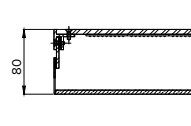

X-SECTION

SO