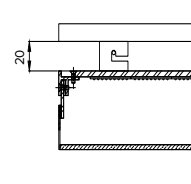

FIXING OPTION

Pin Frame