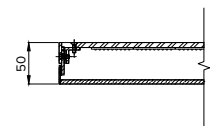

Product Details LED Trimless Ceiling Panel

Specification

	SO	HO
Dimensions	Max 3.0m x 1.2m x 80mm depth	Max 3.0m x 1.2m x 50mm depth
Colour	2.7K/3.0K/3.2K/ 3.8K/4.0K/5K	2.7K/3.0K/3.2K/ 3.8K/4.0K/5K
Input Voltage	24Vdc	24Vdc
Power Consumption	110W/sqm	150W/sqm
IP Rating	IP44	IP44
Lumen Output	95 lm/sqm	95 lm/sqm
Frame Finish	RAL t.b.c.	RAL t.b.c.
Fixing	PIN fixings or fastmount	PIN fixings or fastmount

Order code

LED TRIMLESS CEILING PANEL-WIDTH-LENGTH-DEPTH-COLOUR-IP-FINISH-FIXING
e.g. LED TRIMLESS CEILING PANEL-XXmm-XXmm-XXmm-2.7K-IP44-WHITE-FRAME

WIDTH - LENGTH - DEPTH - COLOUR - IP - FINISH - FIXING
XXmm XXmm XXmm 2.7K IP44 White PIN fixings
3.0K Frame
3.2K
3.5K
4.0K
5.0K

Drivers

non-dimmable power supplies:

1-10V /DALI/DMX dimmable power supplies to be ordered separately

Please call our sales team who will make sure specification suits application
LED Trimless Ceiling Panel by The Light Lab

X-SECTION

SO

HO

FIXING OPTION

Pin Frame

Fastmount

Project images

The Light Lab
22 Holywell Row
London EC2A 4JB
United Kingdom
+44 (0) 207 278 2678
@thelightlabtd
www.thelightlab.com