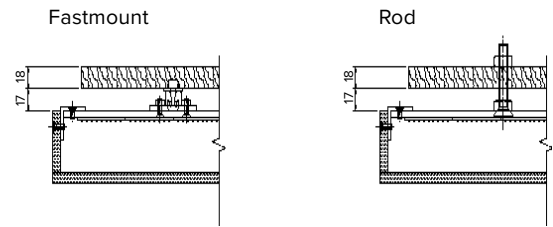

Product Details LED Trimless Lightbox

Specification

	SO	HO
Dimensions	Max 1.0m x 3.0m 80mm Depth	Max 1.0m x 3.0m 50mm Depth
Colour	2.7K/3.0K/3.2K/ 3.8K/4.0K/5K	2.7K/3.0K/3.2K/ 3.8K/4.0K/5K
Input Voltage	24VDC	24VDC
Power Consumption	110W/sqm	150W/sqm
IP Rating	IP44	IP44
Lumen Output	84 lm/W	84 lm/W
Frame Finish	Acrylic	Acrylic
Fixing	Rod or Fastmount	Rod or Fastmount

Order code

LED TRIMLESS LIGHTBOX-WIDTH-LENGTH-DEPTH-COLOUR-IP-FINISH-FIXING
e.g. LED TRIMLESS LIGHTBOX-XXmm-XXmm-XXmm-2.7K-IP44-SS-MAGNET

FIXING WIDTH - LENGTH - DEPTH - COLOUR - IP - FINISH -
XXmm XXmm XXmm 2.7K IP44 Acrylic
3.0K
3.2K
3.5K
3.8K
4.0K/5.0K

Drivers

non-dimmable power supplies:
1-10V /DALI/DMX dimmable power supplies to be ordered seperately

Please call our sales team who will make sure specification suits application

LED TRIMLESS LIGHTBOX by The Light Lab

i X-SECTION

FIXINGS

Project images

The Light Lab
22 Holywell Row
London EC2A 4JB
United Kingdom
+44 (0) 207 278 2678
@thelightlabld
www.thelightlab.com