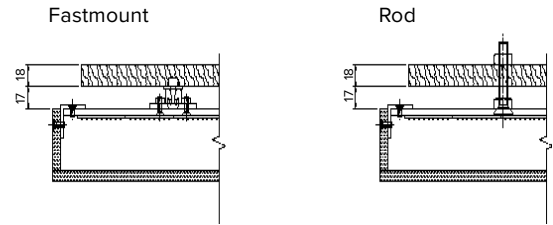

Product Details LED Trimless Lightbox

Specification

	SO	HO
Dimensions	Max 1.0m x 3.0m 80mm Depth	Max 1.0m x 3.0m 50mm Depth
Colour	2.7K/3.0K/3.2K/ 3.8K/4.0K/5K	2.7K/3.0K/3.2K/ 3.8K/4.0K/5K
Input Voltage	24VDC	24VDC
Power Consumption	110W/sqm	150W/sqm
IP Rating	IP44	IP44
Lumen Output	84 lm/W	84 lm/W
Frame Finish	Acrylic	Acrylic
Fixing	Rod or Fastmount	Rod or Fastmount

Order code

LED TRIMLESS LIGHTBOX-WIDTH-LENGTH-DEPTH-COLOUR-IP-FINISH-FIXING
e.g. LED TRIMLESS LIGHTBOX-XXmm-XXmm-XXmm-2.7K-IP44-SS-MAGNET

FIXING WIDTH - LENGTH - DEPTH - COLOUR - IP - FINISH -
XXmm XXmm XXmm 2.7K IP44 Acrylic
3.0K
3.2K
3.5K
3.8K
4.0K/5.0K

Drivers

non-dimmable power supplies:

1-10V /DALI/DMX dimmable power supplies to be ordered seperately

Please call our sales team who will make sure specification suits application

LED TRIMLESS LIGHTBOX by The Light Lab

X-SECTION

FIXINGS

Project images

The Light Lab
22 Holywell Row
London EC2A 4JB
United Kingdom
+44 (0) 207 278 2678
@thelightlabld
www.thelightlab.com