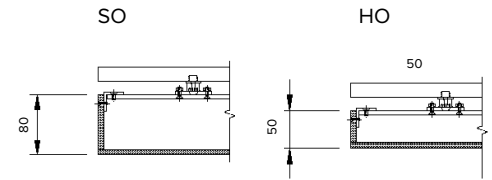

Product Details LED Trimless Lightbox

Specification

	SO	HO
Dimensions	Max 1.0m x 3.0m 80mm Depth	Max 1.0m x 3.0m 50mm Depth
Colour	2.7K/3.0K/3.2K/ 3.8K/4.0K/5K	2.7K/3.0K/3.2K/ 3.8K/4.0K/5K
Input Voltage	24VDC	24VDC
Power Consumption	110W/sqm	150W/sqm
IP Rating	IP44	IP44
Lumen Output	84 lm/W	84 lm/W
Frame Finish	Acrylic	Acrylic
Fixing	Rod or Fastmount	Rod or Fastmount

Order code

LED TRIMLESS LIGHTBOX-WIDTH-LENGTH-DEPTH-COLOUR-IP-FINISH-FIXING
e.g. LED TRIMLESS LIGHTBOX-XXmm-XXmm-XXmm-2.7K-IP44-SS-MAGNET

FIXING WIDTH - LENGTH - DEPTH - COLOUR - IP - FINISH -
XXmm XXmm XXmm 2.7K IP44 Acrylic
3.0K
3.2K
3.5K
3.8K
4.0K/5.0K

Drivers

non-dimmable power supplies:

1-10V /DALI/DMX dimmable power supplies to be ordered seperately

Please call our sales team who will make sure specification suits application

LED TRIMLESS LIGHTBOX by The Light Lab

X-SECTION

FIXINGS

Project images

The Light Lab
22 Holywell Row
London EC2A 4JB
United Kingdom
+44 (0) 207 278 2678
@thelightlabld
www.thelightlab.com