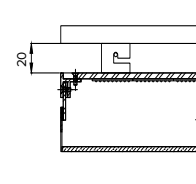

FIXING OPTION

Pin Frame