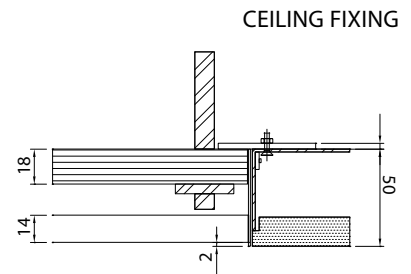

## Specification

	SO	HO
Dimensions	Max width - 1500mm Max length - 3000mm Standard depth - 50mm	Max width - 1500mm Max length - 3000mm Standard depth - 50mm
Colour	2.7K/3.0K/3.2K/ 3.8K/4.0K/5K	2.7K/3.0K/3.2K/ 3.8K/4.0K/5K
Input Voltage	24Vdc	24Vdc
Power Consumption	max 56W/sq m	155W/sq m
IP Rating	IP44 or IP65	IP 44 or IP 65
Lumen Output	max 3200 lm/ sq m	9525 lm/ sq m
Frame Finish	White	White
Fixing	Wall or Ceiling	Wall or Ceiling

## Fixing Methods

WALL FIXING

CEILING FIXING