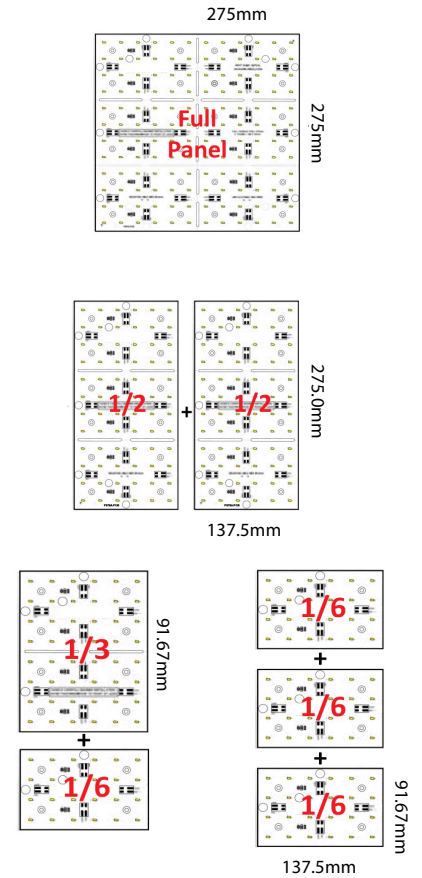

X-Sections