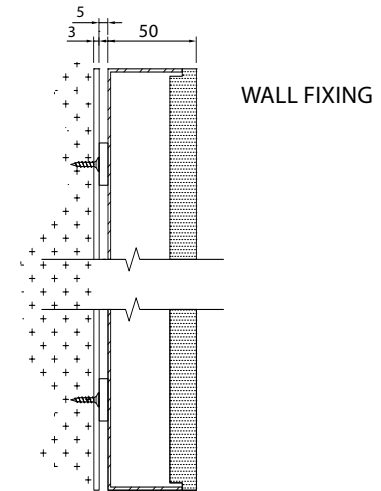

## Specification

	SO	HO
Dimensions	Max width - 1500mm Max length - 3000mm Standard depth - 50mm	Max width - 1500mm Max length - 3000mm Standard depth - 50mm
Colour	2.7K/3.0K/3.2K/ 3.8K/4.0K/5K	2.7K/3.0K/3.2K/ 3.8K/4.0K/5K
Input Voltage	24Vdc	24Vdc
Power Consumption	max 56W/sq m	155W/sq m
IP Rating	IP44 or IP65	IP 44 or IP 65
Lumen Output	max 3200 lm/ sq m	9525 lm/ sq m
Frame Finish	White	White
Fixing	Wall or Ceiling	Wall or Ceiling

## Fixing Methods

WALL FIXING

CEILING FIXING