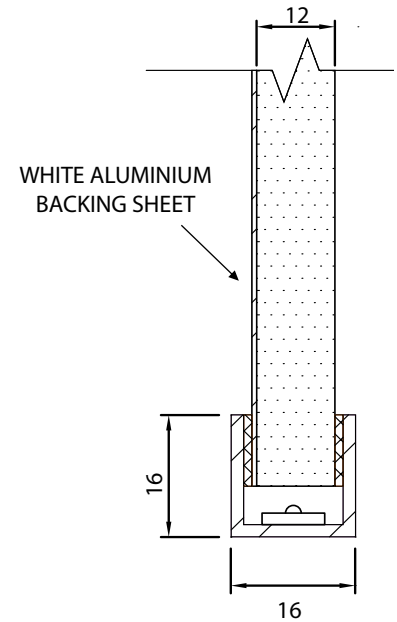

Typical X-Section