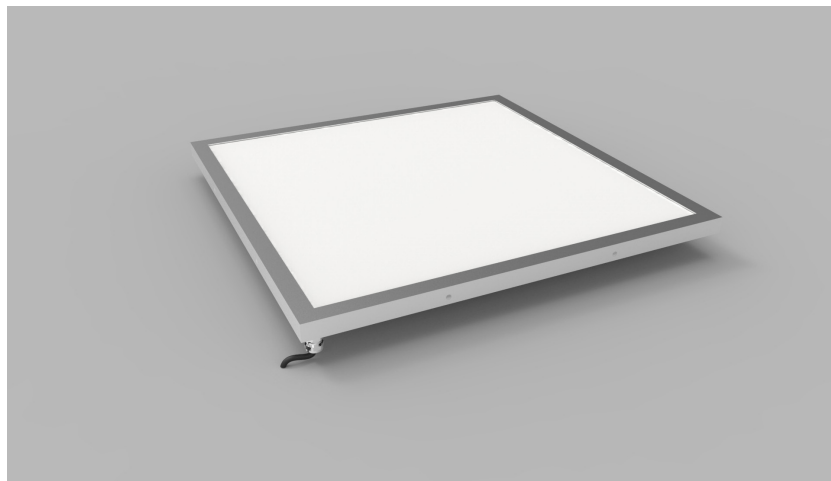

## Main Features

- Even surface illumination with minimal depth
- Polished stainless steel frame system for high end finish
- Trimless design available
- 50 000+ hr lifetime expectancy
- IP44 or IP65 interior/exterior application
- Hidden fixing to suit application

## Specification

Dimensions	Max width - 1500mm Max length - 3000mm Min depth - 20mm
Colour	2.7K/3.0K/3.5K/4.0K/5.0K others on application
Input Voltage	24 Vdc
Power Consumption	Approx - 40W sq/M
IP Rating	IP44 or IP65
Lumen Output	c. 3200 lm/sq metre
Frame Finish	Stainless Steel or RAL to finish
Fixing	Wall or Ceiling