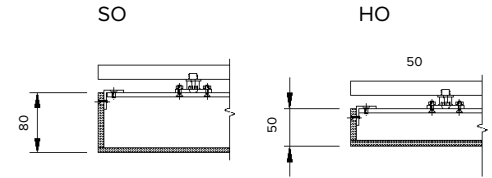

i X-SECTION