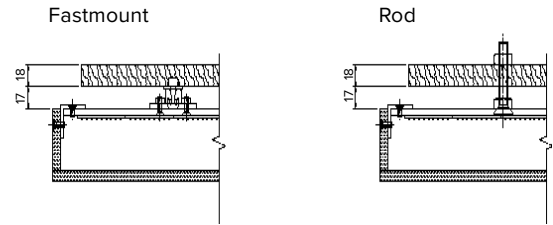

Product Details LED Trimless Lightbox

Specification

	SO	HO
Dimensions	Max 1.0m x 3.0m 80mm Depth	Max 1.0m x 3.0m 50mm Depth
Colour	2.7K/3.0K/3.2K/ 3.8K/4.0K/5K	2.7K/3.0K/3.2K/ 3.8K/4.0K/5K
Input Voltage	24VDC	24VDC
Power Consumption	110W/sqm	150W/sqm
IP Rating	IP44	IP44
Lumen Output	84 lm/W	84 lm/W
Frame Finish	Acrylic	Acrylic
Fixing	Rod or Fastmount	Rod or Fastmount

Order code

LED TRIMLESS LIGHTBOX-WIDTH-LENGTH-DEPTH-COLOUR-IP-FINISH-FIXING
e.g. LED TRIMLESS LIGHTBOX-XXmm-XXmm-XXmm-2.7K-IP44-SS-MAGNET

FIXING WIDTH - LENGTH - DEPTH - COLOUR - IP - FINISH -
XXmm XXmm XXmm 2.7K IP44 Acrylic
3.0K
3.2K
3.5K
3.8K
4.0K/5.0K

Drivers

non-dimmable power supplies:
1-10V /DALI/DMX dimmable power supplies to be ordered seperately

Please call our sales team who will make sure specification suits application

LED TRIMLESS LIGHTBOX by The Light Lab

i X-SECTION

FIXINGS

Project images

The Light Lab
22 Holywell Row
London EC2A 4JB
United Kingdom
+44 (0) 207 278 2678
@thelightlabld
www.thelightlab.com