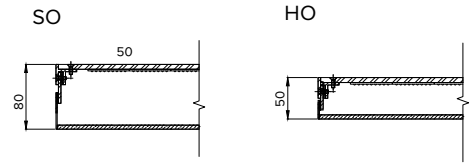

Product Details LED Trimless Ceiling Panel

Specification

	SO	HO
Dimensions	Max 3.0M x 1.2M x 80mm depth	Max 3.0m x 12.M x 50mm depth
Colour	2.7K/3.0K/3.2K/ 3.8K/4.0K/5K	2.7K/3.0K/3.2K/ 3.8K/4.0K/5K
Input Voltage	24VDC	24VDC
Power Consumption	110W/sqm	150W/sqm
IP Rating	IP44	IP44
Lumen Output	95 lm/W	95 lm/W
Frame Finish	RAL t.b.c.	RAL t.b.c.
Fixing	PIN fixings or fastmount	PIN fixings or fastmount

Order code

LED TRIMLESS CEILING PANEL-WIDTH-LENGTH-DEPTH-COLOUR-IP-FINISH-FIXING
e.g. LED TRIMLESS CEILING PANEL-XXmm-XXmm-XXmm-2.7K-IP44-WHITE-FRAME

WIDTH - LENGTH - DEPTH - COLOUR - IP - FINISH - FIXING
XXmm XXmm XXmm 2.7K IP44 White PIN fixings
3.0K Frame
3.2K
3.5K
4.0K
5.0K

Drivers

non-dimmable power supplies:

1-10V /DALI/DMX dimmable power supplies to be ordered seperately

Please call our sales team who will make sure specification suits application
LED Trimless Ceiling Panel by The Light Lab

X-SECTION

FIXING OPTION

Pin Frame

Fastmount

Project images

The Light Lab
22 Holywell Row
London EC2A 4JB
United Kingdom
+44 (0) 207 278 2678
@thelightlabtd
www.thelightlab.com