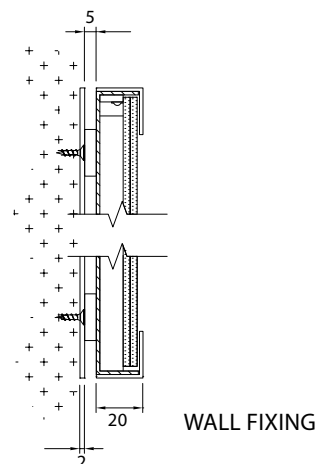

## Specification

Dimensions	Max width - 1500mm Max length - 3000mm Min depth - 20mm
Colour	2.7K/3.0K/3.5K/4.0K/5.0K others on application
Input Voltage	24 Vdc
Power Consumption	Approx - 40W sq/M
IP Rating	IP44 or IP65
Lumen Output	c. 3200 lm/sq metre
Frame Finish	Stainless Steel or RAL to finish
Fixing	Wall or Ceiling

## Fixing Methods

## Specification

	SO	HO
Dimensions	Max width - 1500mm Max length - 3000mm Standard depth - 50mm	Max width - 1500mm Max length - 3000mm Standard depth - 50mm
Colour	2.7K/3.0K/3.2K/ 3.8K/4.0K/5K	2.7K/3.0K/3.2K/ 3.8K/4.0K/5K
Input Voltage	24Vdc	24Vdc
Power Consumption	max 56W/sq m	155W/sq m
IP Rating	IP44 or IP65	IP 44 or IP 65
Lumen Output	max 3200 lm/ sq m	9525 lm/ sq m
Frame Finish	White	White
Fixing	Wall or Ceiling	Wall or Ceiling