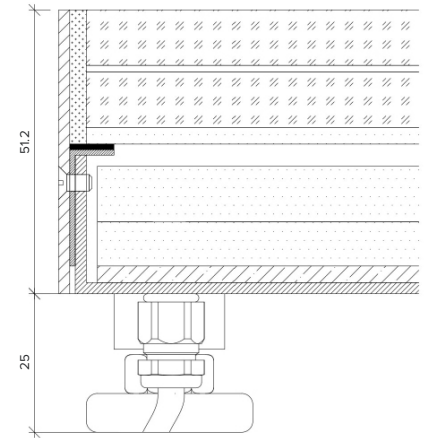

X Section

The Light Lab
22 Holywell Row
London EC2A 4JB
+44 (0) 207 278 2678
@thelightlabltd
www.thelightlab.com

the light lab
bright ideas