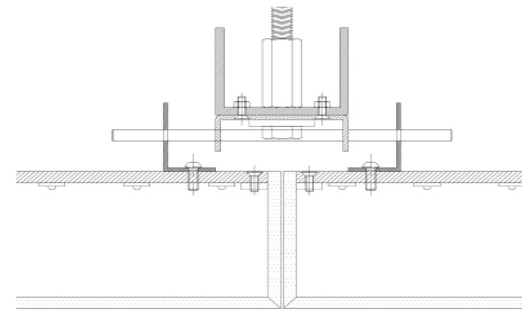

X Section

IP40

IP65

Mount Type

Ceiling (CE)

Photometric Data

Photometric data available late Summer 2022.

The Light Lab
22 Holywell Row
London EC2A 4JB
+44 (0) 207 278 2678
@thelightlabltd
www.thelightlab.com