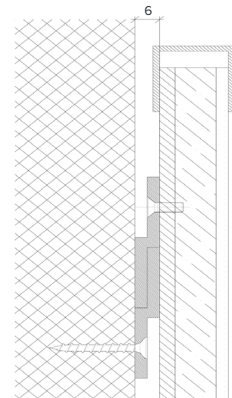

Mount Type

Wall (WA)

Ceiling (CE)