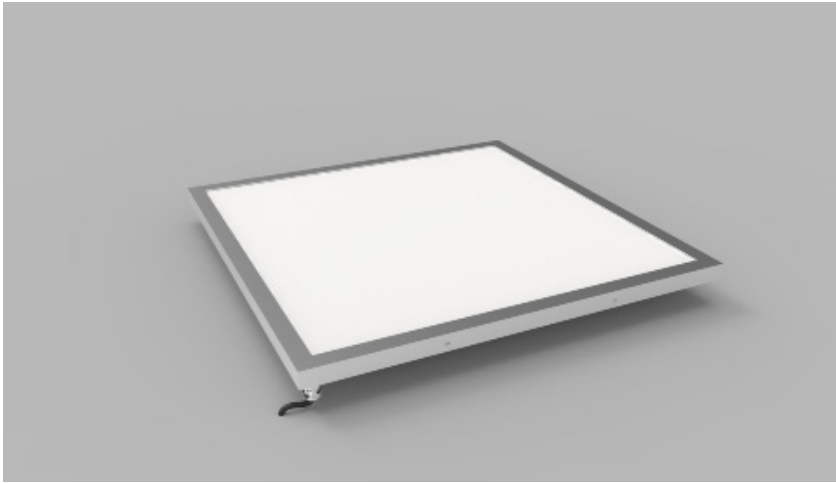

Glowpanel

spec sheet

Key features

Tailored: Fully tailorable size providing even surface illumination with minimal depth.

LED: Wide range of light outputs, colour temperatures and colours.

Control: Switched, 0-10/1-10v, DALI, DMX and SPI dimming protocols.

Application: Interior and exterior wall, ceiling and floor options.

Glowpanel by The Light Lab

Glowpanel
Glowpanel Trimless 35
Glowpanel Trimless 65
Glowpanel Trimless LT
Glowpanel LT
Glowtile

the light lab
bright ideas

Product Details Glowpanel

Specification

Output	SO	HO
Power Consumption	average 56W/m ²	average 72W/m ²
Voltage	24VDC	24VDC
IP Rating	IP40 or IP65	IP40 or IP65
LED Colour ¹	2.0K/3.0K/4.0K/5.0K, RGBW or WWCW (White Mix 2.7K - 6.5K)	
Dimensions:	Width	1500mm (max)
	Length	3000mm (max)
	Depth ²	20mm
Mount Type ³	Surface (SM), Recessed Wall (RE), Wall (WA) or Ceiling (CE)	
Finish	Brushed S/Steel or RAL Finish	
Control	0-10V/1-10V/DMX/DALI/SPI	

Example code: Glowpanel-SO-IP40-3.0K-SM-BR-1200x300-DALI

Description: Glowpanel, standard output, IP40, 24VDC constant voltage LED with 3000K colour temperature. Surface mounted with brushed stainless steel frame. Overall dimensions = 1200x300mm mm. DALI dimmable.