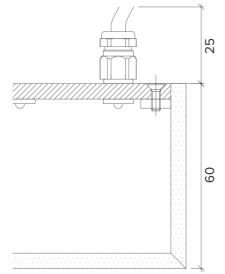

Product Details Glowpanel Trimless LT

Specification

Output	SO	HO
Power Consumption	40W/m²	80W/m²
Voltage	24VDC	24VDC
IP Rating	IP40	IP40
LED Colour¹	2.7K/3.0K/4.0K/5.0K, RGBW or WWCW (White Mix 2.7K - 6.5K)	
Dimensions:	Width	1200mm (max)
	Length	3000mm (max)
	Depth²	60mm
Mount Type³	Surface (SM), Recessed Wall (RE), Wall (WA) or Ceiling (CE)	
Finish	5 sided acrylic diffuser	
Control	0-10V/1-10V/DMX/DALI/SPI	

Notes

1. 1 Other colours available on request.
2. 2 Depth excludes grommet, glands & cables.
3. 3 Special mechanical consideration is required for ceiling applications.

Order code

Glowpanel Trimless LT- Output-IP Rating-LED Colour-Mount Type-Frame Finish- Length x Width(mm)- Dimming

Example code: Glowpanel Trimless LT-SO-IP40-3.0K-SM-BR-1200x300-DALI

Description: Glowpanel Trimless LT, standard output, IP40, 24VDC constant voltage LED with 3000K colour temperature. Surface mounted with 5 sided acrylic diffuser. Overall dimensions = 1200x300mm mm. DALI dimmable.

X Section

IP40

IP65

Mount Type

Ceiling (CE)

Photometric Data

Photometric data available late Summer 2022.

The Light Lab
22 Holywell Row
London EC2A 4JB
+44 (0) 207 278 2678
@thelightlabltd
www.thelightlab.com

the light lab
bright ideas