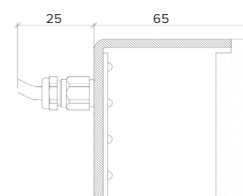

Product Details Glowpanel

Specification

Output	SO	HO
Power Consumption	average 56W/m ²	average 72W/m ²
Voltage	24VDC	24VDC
IP Rating	IP40 or IP65	IP40 or IP65
LED Colour ¹	2.0K/3.0K/4.0K/5.0K, RGBW or WWCW (White Mix 2.7K - 6.5K)	
Dimensions:	Width	1500mm (max)
	Length	3000mm (max)
	Depth ²	20mm
Mount Type ³	Surface (SM), Recessed Wall (RE), Wall (WA) or Ceiling (CE)	
Finish	Brushed S/Steel or RAL Finish	
Control	0-10V/1-10V/DMX/DALI/SPI	

Product Details Glowpanel Trimless 35

Specification

Output	SO	HO
Power Consumption	average 56W/m ²	average 76W/m ²
Voltage	24VDC	24VDC
IP Rating	IP40 or IP65	IP40 or IP65
LED Colour ¹	2.0K/3.0K/4.0K/5.0K, RGBW or WWCW (White Mix 2.7K - 6.5K)	
Dimensions:	Width	1500mm (max)
	Length	3000mm (max)
	Depth ²	35mm
Mount Type ³	Surface (SM), Recessed Wall (RE), Wall (WA) or Ceiling (CE)	
Finish	White (WH) or Custom RAL (RAL)	
Control	0-10V/1-10V/DMX/DALI/SPI	

X Section

IP40

IP65

Wall Fixing

Ceiling Fixing

The Light Lab
22 Holywell Row
London EC2A 4JB
+44 (0) 207 278 2678
@thelightlabltd
www.thelightlab.com

the light lab
bright ideas

Product Details Glowpanel Trimless 65

X Section
IP40

IP65

Specification

Output	SO	HO
Power Consumption	40W/m ²	80W/m ²
Voltage	24VDC	24VDC
IP Rating	IP40 or IP65	IP40 or IP65
LED Colour ¹	2.0K/3.0K/4.0K/5.0K, RGBW or WWCW (White Mix 2.7K - 6.5K)	
Dimensions:	Width	1500mm (max)
	Length	3000mm (max)
	Depth ²	65mm
Mount Type ³	Surface (SM), Recessed Wall (RE), Wall (WA) or Ceiling (CE)	
Finish	White (WH) or Custom RAL (RAL)	
Control	0-10V/1-10V/DMX/DALI/SPI	