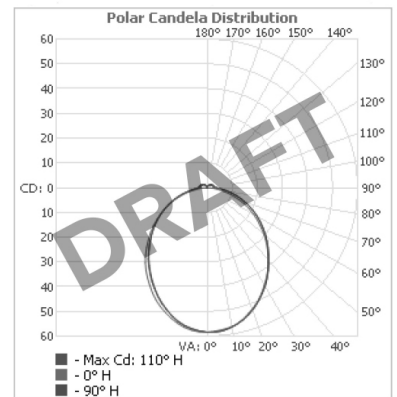

Photometric data available late Summer 2022.

The Light Lab
22 Holywell Row
London EC2A 4JB
+44 (0) 207 278 2678
@thelightlabtd
www.thelightlab.com

the light lab
bright ideas