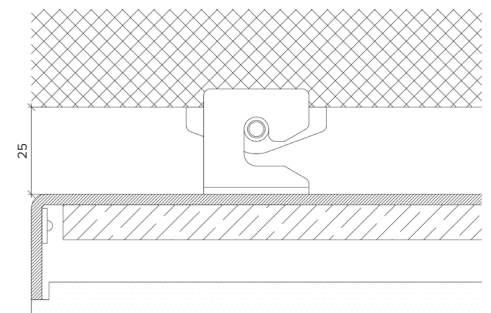

The Light Lab
22 Holywell Row
London EC2A 4JB
+44 (0) 207 278 2678
@thelightlabltd
www.thelightlab.com

the light lab
bright ideas