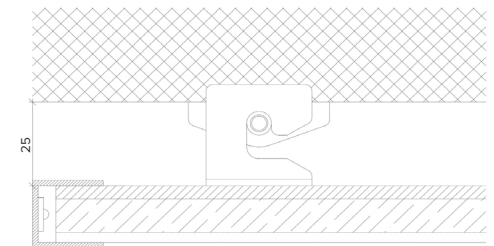

The Light Lab
22 Holywell Row
London EC2A 4JB
+44 (0) 207 278 2678
@thelightlabltd
www.thelightlab.com

the light lab
bright ideas