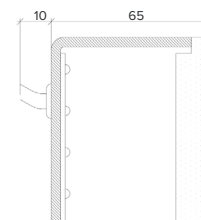

Product Details Glowpanel

Specification

Output	SO	HO
Power Consumption	average 56W/m ²	average 72W/m ²
Voltage	24VDC	24VDC
IP Rating	IP40 or IP65	IP40 or IP65
LED Colour ¹	2.0K/3.0K/4.0K/5.0K, RGBW or WWCW (White Mix 2.7K - 6.5K)	
Dimensions:	Width	1500mm (max)
	Length	3000mm (max)
	Depth ²	20mm
Mount Type ³	Surface (SM), Recessed Wall (RE), Wall (WA) or Ceiling (CE)	
Finish	Brushed S/Steel or RAL Finish	
Control	0-10V/1-10V/DMX/DALI/SPI	

X Section

IP40

IP65

Wall Fixing

Ceiling Fixing

The Light Lab
22 Holywell Row
London EC2A 4JB
+44 (0) 207 278 2678
@thelightlabltd
www.thelightlab.com

the light lab
bright ideas

Product Details Glowpanel Trimless 65

X Section
IP40

IP65

Specification

Output	SO	HO
Power Consumption	40W/m ²	80W/m ²
Voltage	24VDC	24VDC
IP Rating	IP40 or IP65	IP40 or IP65
LED Colour ¹	2.0K/3.0K/4.0K/5.0K, RGBW or WWCW (White Mix 2.7K - 6.5K)	
Dimensions:	Width	1500mm (max)
	Length	3000mm (max)
	Depth ²	65mm
Mount Type ³	Surface (SM), Recessed Wall (RE), Wall (WA) or Ceiling (CE)	
Finish	White (WH) or Custom RAL (RAL)	
Control	0-10V/1-10V/DMX/DALI/SPI	

Output	SO	HO
Power Consumption	40W/m ²	80W/m ²
Voltage	24VDC	24VDC
IP Rating	IP40	IP40
LED Colour ¹	2.7K/3.0K/4.0K/5.0K, RGBW or WWCW (White Mix 2.7K - 6.5K)	
Dimensions:	Width	1200mm (max)
	Length	3000mm (max)
	Depth ²	60mm
Mount Type ³	Surface (SM), Recessed Wall (RE), Wall (WA) or Ceiling (CE)	
Finish	5 sided acrylic diffuser	
Control	0-10V/1-10V/DMX/DALI/SPI	