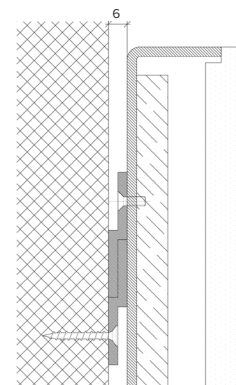

Product Details Glowpanel

Specification

Output	SO	HO
Power Consumption	average 56W/m ²	average 72W/m ²
Voltage	24VDC	24VDC
IP Rating	IP40 or IP65	IP40 or IP65
LED Colour ¹	2.0K/3.0K/4.0K/5.0K, RGBW or WWCW (White Mix 2.7K - 6.5K)	
Dimensions:	Width	1500mm (max)
	Length	3000mm (max)
	Depth ²	20mm
Mount Type ³	Surface (SM), Recessed Wall (RE), Wall (WA) or Ceiling (CE)	
Finish	Brushed S/Steel or RAL Finish	
Control	0-10V/1-10V/DMX/DALI/SPI	

X Section

IP40

IP65

Wall Fixing

Ceiling Fixing

The Light Lab
22 Holywell Row
London EC2A 4JB
+44 (0) 207 278 2678
@thelightlabltd
www.thelightlab.com

the light lab
bright ideas

Product Details Glowpanel Trimless 65

X Section
IP40

IP65

Specification

Output	SO	HO
Power Consumption	40W/m ²	80W/m ²
Voltage	24VDC	24VDC
IP Rating	IP40 or IP65	IP40 or IP65
LED Colour ¹	2.0K/3.0K/4.0K/5.0K, RGBW or WWCW (White Mix 2.7K - 6.5K)	
Dimensions:	Width	1500mm (max)
	Length	3000mm (max)
	Depth ²	65mm
Mount Type ³	Surface (SM), Recessed Wall (RE), Wall (WA) or Ceiling (CE)	
Finish	White (WH) or Custom RAL (RAL)	
Control	0-10V/1-10V/DMX/DALI/SPI	