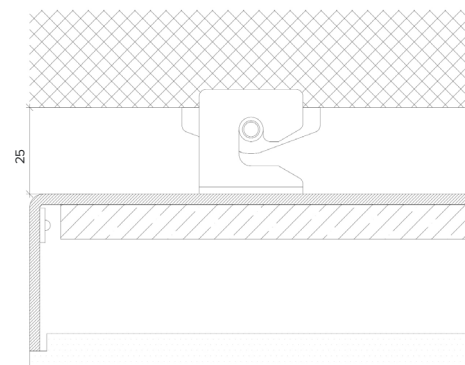

The Light Lab
22 Holywell Row
London EC2A 4JB
+44 (0) 207 278 2678
@thelightlabltd
www.thelightlab.com

the light lab
bright ideas