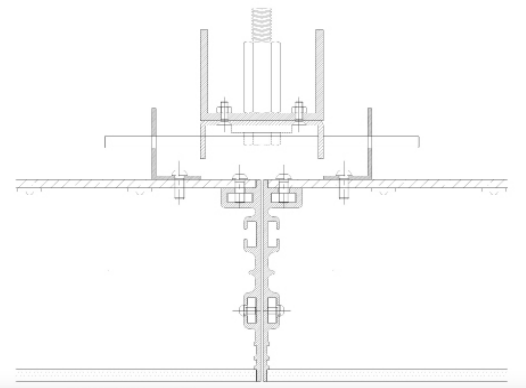

X Section

IP40

Mount Type

Ceiling (CE)

Photometric Data

Photometric data available late Summer 2022.

The Light Lab
22 Holywell Row
London EC2A 4JB
+44 (0) 207 278 2678
@thelightlabtd
www.thelightlab.com

the light lab
bright ideas