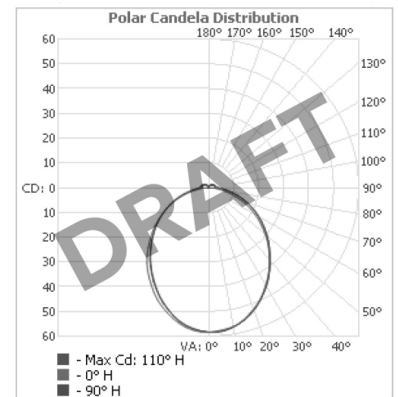

Photometric Data

Photometric data available late Summer 2022.

The Light Lab
22 Holywell Row
London EC2A 4JB
+44 (0) 207 278 2678
@thelightlabltd
www.thelightlab.com

the light lab
bright ideas