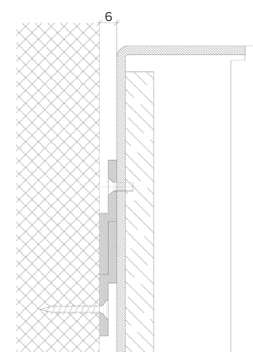

Order code

Glowpanel Trimless 65- Output-IP Rating-LED Colour-Mount Type-Frame Finish-
Length x Width(mm)- Dimming

Example code: Glowpanel Trimless 65-SO-IP40-3.0K-SM-BR-1200x300-DALI

Description: Glowpanel Trimless 65, standard output, IP40, 24VDC constant voltage
LED with 3000K colour temperature. Surface mounted with powder coated chassis.
Overall dimensions = 1200x3000mm. DALI dimmable.

Wall Fixing

Ceiling Fixing