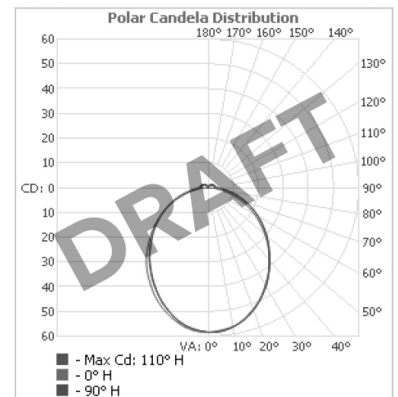

Photometric data available late Summer 2022.

The Light Lab
22 Holywell Row
London EC2A 4JB
+44 (0) 207 278 2678
@thelightlabtd
www.thelightlab.com

the light lab
bright ideas