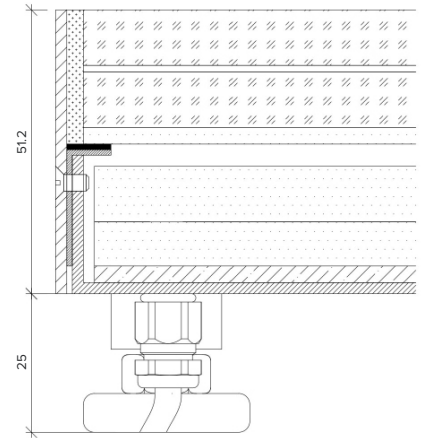

X Section

The Light Lab
22 Holywell Row
London EC2A 4JB
+44 (0) 207 278 2678
@thelightlabltd
www.thelightlab.com

the light lab
bright ideas