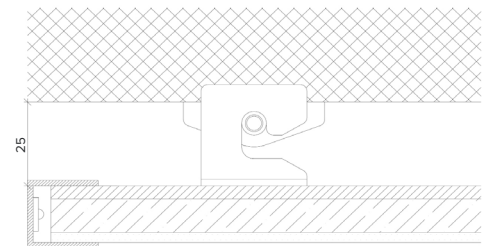

The Light Lab
22 Holywell Row
London EC2A 4JB
+44 (0) 207 278 2678
@thelightlabltd
www.thelightlab.com

the light lab
bright ideas