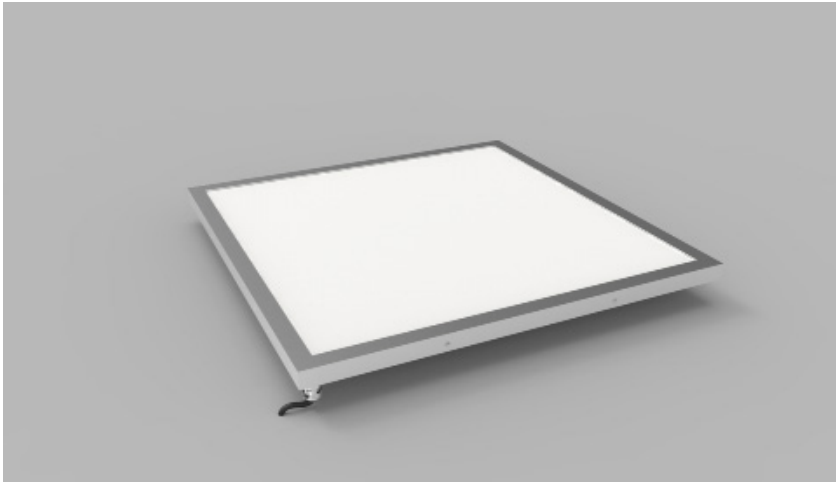

Product Details Glowpanel

Specification

Output	SO	HO
Power Consumption	average 56W/m²	average 72W/m²
Voltage	24VDC	24VDC
IP Rating	IP40 or IP65	IP40 or IP65
LED Colour¹	2.0K/3.0K/4.0K/5.0K, RGBW or WWCW (White Mix 2.7K - 6.5K)	
Dimensions:	Width	1500mm (max)
	Length	3000mm (max)
	Depth²	20mm
Mount Type³	Surface (SM), Recessed Wall (RE), Wall (WA) or Ceiling (CE)	
Finish	Brushed S/Steel or RAL Finish	
Control	0-10V/1-10V/DMX/DALI/SPI	

Notes

1. 1 Other colours available on request.
2. 2 Depth excludes grommet, glands & cables.
3. 3 Special mechanical consideration is required for ceiling applications.

Order code

Glowpanel - Output-IP Rating-LED Colour-Mount Type-Frame Finish-
Length x Width(mm)- Dimming

Example code: Glowpanel-SO-IP40-3.0K-SM-BR-1200x300-DALI

Description: Glowpanel, standard output, IP40, 24VDC constant voltage LED with 3000K colour temperature. Surface mounted with brushed stainless steel frame. Overall dimensions = 1200x300mm mm. DALI dimmable.

X Section

IP40

IP65