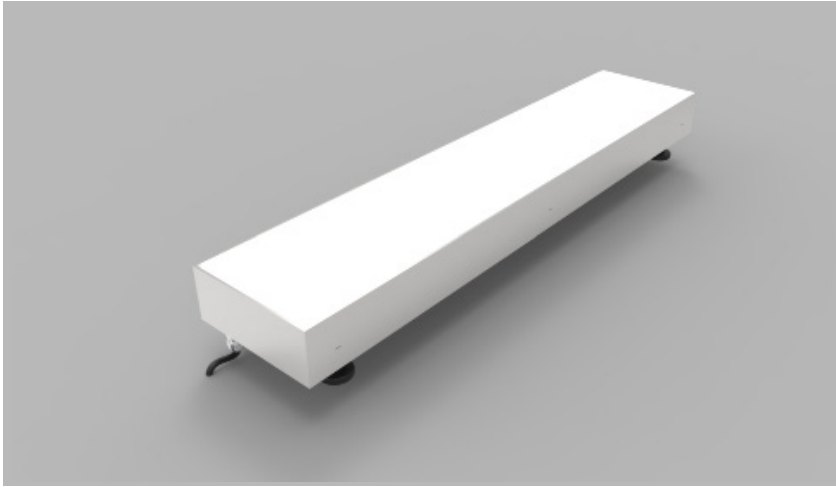

Product Details Glowtile

Specification

Output	SO	HO
Power Consumption	average 56W/m²	210W/m²
Voltage	24VDC	24VDC
IP Rating	IP67	IP67
LED Colour¹	2.7K/3.0K/4.0K/5.0K, RGBW or WWCW (White Mix 2.7K - 6.5K)	
Dimensions:	Width	1000mm (max)
	Length	1500mm (max)
	Depth	76.2mm
Mount Type	Inground (IN)	
Finish	White (WH) or Custom RAL (RAL)	
Control	0-10V/1-10V/DMX/DALI/SPI	

Notes

1 Other colours available on request.

Order code

Glowtile- Output-IP Rating-LED Colour-Mount Type-Frame Finish- Length x Width(mm)-Dimming

Example code: Glowtile-SO-IP67-3.0K-IN-WH-1200x300-DALI

Description: Glowtile, standard output, IP67, 24VDC constant voltage LED with 3000K colour temperature. Inground with white powdercoat frame. Overall dimensions = 1200x300mm mm. DALI dimmable.