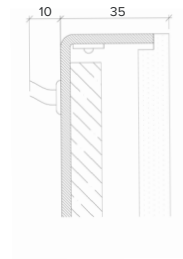

Product Details Glowpanel Trimless 35

Specification

Output	SO	HO
Power Consumption	average 56W/m²	average 76W/m²
Voltage	24VDC	24VDC
IP Rating	IP40 or IP65	IP40 or IP65
LED Colour¹	2.0K/3.0K/4.0K/5.0K, RGBW or WWCW (White Mix 2.7K - 6.5K)	
Dimensions:	Width	1500mm (max)
	Length	3000mm (max)
	Depth²	35mm
Mount Type³	Surface (SM), Recessed Wall (RE), Wall (WA) or Ceiling (CE)	
Finish	White (WH) or Custom RAL (RAL)	
Control	0-10V/1-10V/DMX/DALI/SPI	

Notes

1. 1 Other colours available on request.
2. 2 Depth excludes grommet, glands & cables.
3. 3 Special mechanical consideration is required for ceiling applications.

Order code

Glowpanel Trimless 35- Output-IP Rating-LED Colour-Mount Type-Frame Finish- Length x Width(mm)- Dimming

Example code: Glowpanel Trimless 35-SO-IP40-3.0K-SM-BR-1200x300-DALI

Description: Glowpanel Trimless 35, standard output, IP40, 24VDC constant voltage LED with 3000K colour temperature. Surface mounted with powder coated chassis. Overall dimensions = 1200x3000 mm. DALI dimmable.

X Section

IP40

IP65

Wall Fixing

Ceiling Fixing

The Light Lab
22 Holywell Row
London EC2A 4JB
+44 (0) 207 278 2678
@thelightlabltd
www.thelightlab.com

the light lab
bright ideas