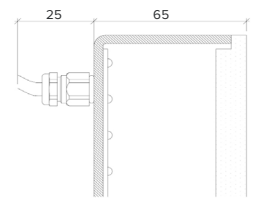

Product Details Glowpanel Trimless 65

Specification

Output	SO	HO
Power Consumption	40W/m²	80W/m²
Voltage	24VDC	24VDC
IP Rating	IP40 or IP65	IP40 or IP65
LED Colour¹	2.0K/3.0K/4.0K/5.0K, RGBW or WWCW (White Mix 2.7K - 6.5K)	
Dimensions:	Width	1500mm (max)
	Length	3000mm (max)
	Depth²	65mm
Mount Type³	Surface (SM), Recessed Wall (RE), Wall (WA) or Ceiling (CE)	
Finish	White (WH) or Custom RAL (RAL)	
Control	0-10V/1-10V/DMX/DALI/SPI	

Notes

1. 1 Other colours available on request.
2. 2 Depth excludes grommet, glands & cables.
3. 3 Special mechanical consideration is required for ceiling applications.

Order code

Glowpanel Trimless 65- Output-IP Rating-LED Colour-Mount Type-Frame Finish- Length x Width(mm)- Dimming

Example code: Glowpanel Trimless 65-SO-IP40-3.0K-SM-BR-1200x300-DALI

Description: Glowpanel Trimless 65, standard output, IP40, 24VDC constant voltage LED with 3000K colour temperature. Surface mounted with powder coated chassis. Overall dimensions = 1200x3000mm. DALI dimmable.

X Section

IP40

IP65

Wall Fixing

Ceiling Fixing

The Light Lab
22 Holywell Row
London EC2A 4JB
+44 (0) 207 278 2678
@thelightlabltd
www.thelightlab.com

the light lab
bright ideas