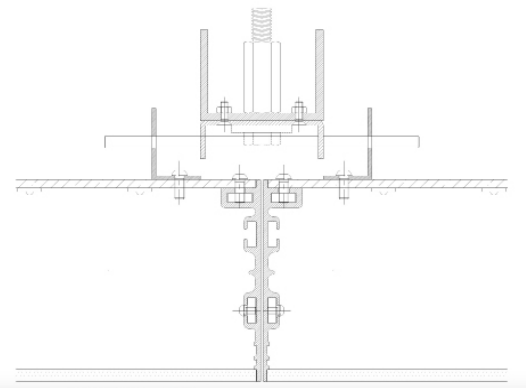

Photometric Data