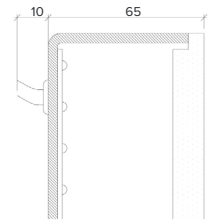

Product Details Glowpanel Trimless 65

Specification

Output	SO	HO
Power Consumption	40W/m²	80W/m²
Voltage	24VDC	24VDC
IP Rating	IP40 or IP65	IP40 or IP65
LED Colour¹	2.0K/3.0K/4.0K/5.0K, RGBW or WWCW (White Mix 2.7K - 6.5K)	
Dimensions:	Width	1500mm (max)
	Length	3000mm (max)
	Depth²	65mm
Mount Type³	Surface (SM), Recessed Wall (RE), Wall (WA) or Ceiling (CE)	
Finish	White (WH) or Custom RAL (RAL)	
Control	0-10V/1-10V/DMX/DALI/SPI	

Notes

1. 1 Other colours available on request.
2. 2 Depth excludes grommet, glands & cables.
3. 3 Special mechanical consideration is required for ceiling applications.

Order code

Glowpanel Trimless 65- Output-IP Rating-LED Colour-Mount Type-Frame Finish- Length x Width(mm)- Dimming

Example code: Glowpanel Trimless 65-SO-IP40-3.0K-SM-BR-1200x300-DALI

Description: Glowpanel Trimless 65, standard output, IP40, 24VDC constant voltage LED with 3000K colour temperature. Surface mounted with powder coated chassis. Overall dimensions = 1200x3000mm. DALI dimmable.

X Section

IP40

IP65

Wall Fixing

Ceiling Fixing

The Light Lab
22 Holywell Row
London EC2A 4JB
+44 (0) 207 278 2678
@thelightlabltd
www.thelightlab.com

the light lab
bright ideas