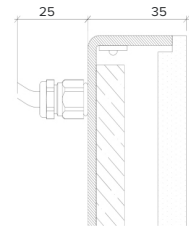

Product Details Glowpanel Trimless 35

Specification

Output	SO	HO
Power Consumption	average 56W/m²	average 76W/m²
Voltage	24VDC	24VDC
IP Rating	IP40 or IP65	IP40 or IP65
LED Colour¹	2.0K/3.0K/4.0K/5.0K, RGBW or WWCW (White Mix 2.7K - 6.5K)	
Dimensions:	Width	1500mm (max)
	Length	3000mm (max)
	Depth²	35mm
Mount Type³	Surface (SM), Recessed Wall (RE), Wall (WA) or Ceiling (CE)	
Finish	White (WH) or Custom RAL (RAL)	
Control	0-10V/1-10V/DMX/DALI/SPI	

Notes

1. 1 Other colours available on request.
2. 2 Depth excludes grommet, glands & cables.
3. 3 Special mechanical consideration is required for ceiling applications.

Order code

Glowpanel Trimless 35- Output-IP Rating-LED Colour-Mount Type-Frame Finish- Length x Width(mm)- Dimming

Example code: Glowpanel Trimless 35-SO-IP40-3.0K-SM-BR-1200x300-DALI

Description: Glowpanel Trimless 35, standard output, IP40, 24VDC constant voltage LED with 3000K colour temperature. Surface mounted with powder coated chassis. Overall dimensions = 1200x3000 mm. DALI dimmable.

X Section

IP40

IP65

Wall Fixing

Ceiling Fixing

The Light Lab
22 Holywell Row
London EC2A 4JB
+44 (0) 207 278 2678
@thelightlabltd
www.thelightlab.com

the light lab
bright ideas