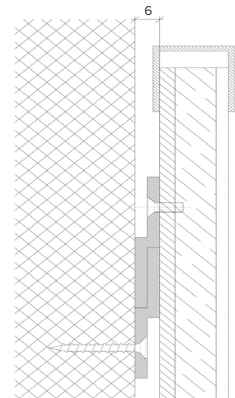

Mount Type

Wall (WA)

Ceiling (CE)