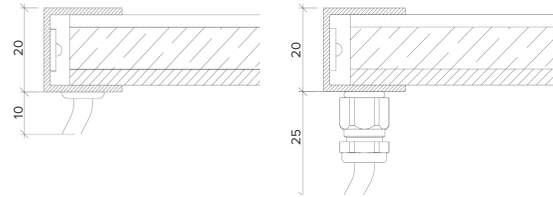

Product Details Glowpanel

Specification

Output	SO	HO
Power Consumption	average 56W/m²	average 72W/m²
Voltage	24VDC	24VDC
IP Rating	IP40 or IP65	IP40 or IP65
LED Colour¹	2.0K/3.0K/4.0K/5.0K, RGBW or WWCW (White Mix 2.7K - 6.5K)	
Dimensions:	Width	1500mm (max)
	Length	3000mm (max)
	Depth²	20mm
Mount Type³	Surface (SM), Recessed Wall (RE), Wall (WA) or Ceiling (CE)	
Finish	Brushed S/Steel or RAL Finish	
Control	0-10V/1-10V/DMX/DALI/SPI	

Notes

1. 1 Other colours available on request.
2. 2 Depth excludes grommet, glands & cables.
3. 3 Special mechanical consideration is required for ceiling applications.

Order code

Glowpanel - Output-IP Rating-LED Colour-Mount Type-Frame Finish-
Length x Width(mm)- Dimming

Example code: Glowpanel-SO-IP40-3.0K-SM-BR-1200x300-DALI

Description: Glowpanel, standard output, IP40, 24VDC constant voltage LED with 3000K colour temperature. Surface mounted with brushed stainless steel frame. Overall dimensions = 1200x300mm mm. DALI dimmable.

X Section

IP40

IP65

Mount Type

Wall (WA)

Ceiling (CE)

The Light Lab
22 Holywell Row
London EC2A 4JB
+44 (0) 207 278 2678
@thelightlabltd
www.thelightlab.com

the light lab
bright ideas