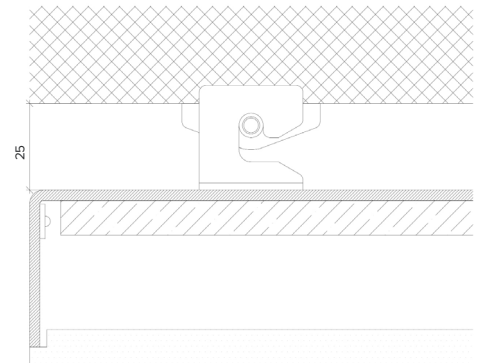

Ceiling Fixing

The Light Lab
22 Holywell Row
London EC2A 4JB
+44 (0) 207 278 2678
@thelightlabltd
www.thelightlab.com

the light lab
bright ideas