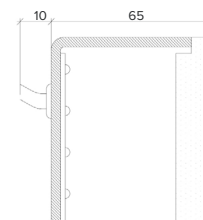

Specification

Output	SO	HO
Power Consumption	average 56W/m ²	average 76W/m ²
Voltage	24VDC	24VDC
IP Rating	IP40 or IP65	IP40 or IP65
LED Colour ¹	2.0K/3.0K/4.0K/5.0K, RGBW or WWCW (White Mix 2.7K - 6.5K)	
Dimensions:	1500mm (max)	
Width	3000mm (max)	
Length	35mm	
Depth ²		
Mount Type ³	Surface (SM), Recessed Wall (RE), Wall (WA) or Ceiling (CE)	
Finish	White (WH) or Custom RAL (RAL)	
Control	0-10V/1-10V/DMX/DALI/SPI	

X Section

IP40

IP65

Wall Fixing

Ceiling Fixing

The Light Lab
22 Holywell Row
London EC2A 4JB
+44 (0) 207 278 2678
@thelightlabltd
www.thelightlab.com

the light lab
bright ideas

Product Details Glowpanel Trimless 65

X Section
IP40

IP65

Specification

Output	SO	HO
Power Consumption	40W/m ²	80W/m ²
Voltage	24VDC	24VDC
IP Rating	IP40 or IP65	IP40 or IP65
LED Colour ¹	2.0K/3.0K/4.0K/5.0K, RGBW or WWCW (White Mix 2.7K - 6.5K)	
Dimensions:	Width	1500mm (max)
	Length	3000mm (max)
	Depth ²	65mm
Mount Type ³	Surface (SM), Recessed Wall (RE), Wall (WA) or Ceiling (CE)	
Finish	White (WH) or Custom RAL (RAL)	
Control	0-10V/1-10V/DMX/DALI/SPI	