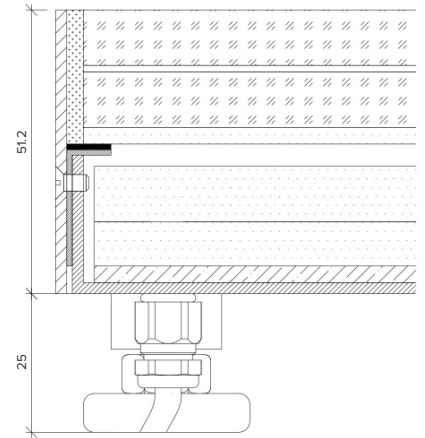

X Section

The Light Lab
22 Holywell Row
London EC2A 4JB
+44 (0) 207 278 2678
@thelightlabltd
www.thelightlab.com

the light lab
bright ideas