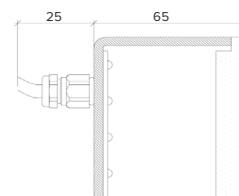

Specification

Output	SO	HO
Power Consumption	average 56W/m ²	average 76W/m ²
Voltage	24VDC	24VDC
IP Rating	IP40 or IP65	IP40 or IP65
LED Colour ¹	2.0K/3.0K/4.0K/5.0K, RGBW or WWCW (White Mix 2.7K - 6.5K)	
Dimensions:	1500mm (max)	
Width	3000mm (max)	
Length	35mm	
Depth ²		
Mount Type ³	Surface (SM), Recessed Wall (RE), Wall (WA) or Ceiling (CE)	
Finish	White (WH) or Custom RAL (RAL)	
Control	0-10V/1-10V/DMX/DALI/SPI	

X Section

IP40

IP65

Wall Fixing

Ceiling Fixing

The Light Lab
22 Holywell Row
London EC2A 4JB
+44 (0) 207 278 2678
@thelightlabltd
www.thelightlab.com

the light lab
bright ideas

Product Details Glowpanel Trimless 65

X Section
IP40

IP65

Specification

Output	SO	HO
Power Consumption	40W/m ²	80W/m ²
Voltage	24VDC	24VDC
IP Rating	IP40 or IP65	IP40 or IP65
LED Colour ¹	2.0K/3.0K/4.0K/5.0K, RGBW or WWCW (White Mix 2.7K - 6.5K)	
Dimensions:	Width	1500mm (max)
	Length	3000mm (max)
	Depth ²	65mm
Mount Type ³	Surface (SM), Recessed Wall (RE), Wall (WA) or Ceiling (CE)	
Finish	White (WH) or Custom RAL (RAL)	
Control	0-10V/1-10V/DMX/DALI/SPI	