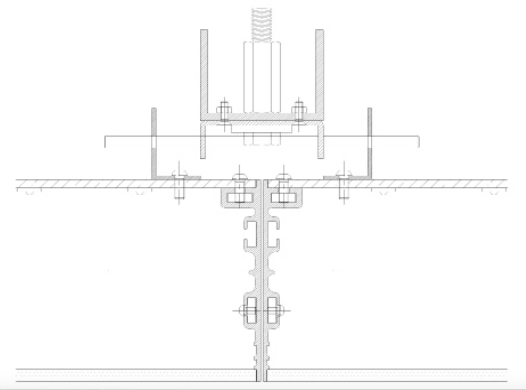

Example code: Glowpanel LT-SO-IP40-3.0K-CE-BR-1200x300-DALI

Description: Glowpanel LT, standard output, IP40, 24VDC constant voltage LED with 3000K colour temperature. Ceiling mounted with powder coated frame. Overall dimensions = 1200x300mm mm. DALI dimmable.

X Section

IP40

Mount Type

Ceiling (CE)

Photometric Data

Photometric data available late Summer 2022.

The Light Lab
22 Holywell Row
London EC2A 4JB
+44 (0) 207 278 2678
@thelightlabtd
www.thelightlab.com

the light lab
bright ideas

Product Details Glowpanel Trimless LT

Specification

Output	SO	HO
Power Consumption	40W/m ²	80W/m ²
Voltage	24VDC	24VDC
IP Rating	IP40	IP40
LED Colour ¹	2.7K/3.0K/4.0K/5.0K, RGBW or WWCW (White Mix 2.7K - 6.5K)	
Dimensions:	Width	1200mm (max)
	Length	3000mm (max)
	Depth ²	60mm
Mount Type ³	Surface (SM), Recessed Wall (RE), Wall (WA) or Ceiling (CE)	
Finish	5 sided acrylic diffuser	
Control	0-10V/1-10V/DMX/DALI/SPI	