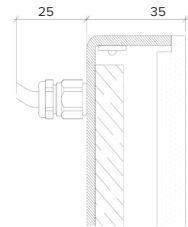

Product Details Glowpanel Trimless 35

Specification

Output	SO	HO
Power Consumption	average 56W/m²	average 76W/m²
Voltage	24VDC	24VDC
IP Rating	IP40 or IP65	IP40 or IP65
LED Colour¹	2.0K/3.0K/4.0K/5.0K, RGBW or WWCW (White Mix 2.7K - 6.5K)	
Dimensions:	1500mm (max)	
Width	3000mm (max)	
Length	35mm	
Depth²		
Mount Type³	Surface (SM), Recessed Wall (RE), Wall (WA) or Ceiling (CE)	
Finish	White (WH) or Custom RAL (RAL)	
Control	0-10V/1-10V/DMX/DALI/SPI	

Notes

- 1 Other colours available on request.
- 2 Depth excludes grommet, glands & cables.
- 3 Special mechanical consideration is required for ceiling applications.

Order code

Glowpanel Trimless 35- Output-IP Rating-LED Colour-Mount Type-Frame Finish- Length x Width(mm)- Dimming

Example code: Glowpanel Trimless 35-SO-IP40-3.0K-SM-BR-1200x300-DALI

Description: Glowpanel Trimless 35, standard output, IP40, 24VDC constant voltage LED with 3000K colour temperature. Surface mounted with powder coated chassis. Overall dimensions = 1200x3000 mm. DALI dimmable.

X Section

IP40

IP65

Wall Fixing

Ceiling Fixing

The Light Lab
22 Holywell Row
London EC2A 4JB
+44 (0) 207 278 2678
@thelightlabltd
www.thelightlab.com

the light lab
bright ideas