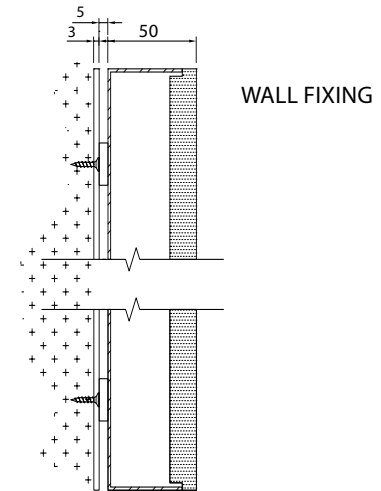

## Specification

	SO	HO
Dimensions	Max width - 1500mm Max length - 3000mm Standard depth - 50mm	Max width - 1500mm Max length - 3000mm Standard depth - 50mm
Colour	2.7K/3.0K/3.2K/ 3.8K/4.0K/5K	2.7K/3.0K/3.2K/ 3.8K/4.0K/5K
Input Voltage	24Vdc	24Vdc
Power Consumption	max 56W/sq m	155W/sq m
IP Rating	IP44 or IP65	IP 44 or IP 65
Lumen Output	max 3200 lm/ sq m	9525 lm/ sq m
Frame Finish	White	White
Fixing	Wall or Ceiling	Wall or Ceiling

### Order code

LED TRIMLESS PANEL-WIDTH-LENGTH-DEPTH-COLOUR-IP-FINISH-FIXING  
e.g. LED TRIMLESS PANEL-XXmm-XXmm-XXmm-2.7K-IP44-SS-MAGNET

WIDTH	LENGTH	DEPTH	COLOUR	IP	FINISH	FIXING
XXmm	XXmm	XXmm	2.7K	IP44	White	Wall
			3.0K	IP65		Ceiling
			3.5K			
			4.0K			
			5.0K			

### Drivers

non-dimmable power supplies:

1-10V /DALI/DMX dimmable power supplies to be ordered seperately

Please call our sales team who will make sure specification suits application

LED Trimless Panel by The Light Lab

## Fixing Methods