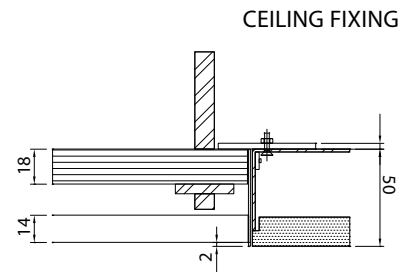

## Specification

	SO	HO
Dimensions	Max width - 1500mm Max length - 3000mm Standard depth - 50mm	Max width - 1500mm Max length - 3000mm Standard depth - 50mm
Colour	2.7K/3.0K/3.2K/ 3.8K/4.0K/5K	2.7K/3.0K/3.2K/ 3.8K/4.0K/5K
Input Voltage	24Vdc	24Vdc
Power Consumption	max 56W/sq m	155W/sq m
IP Rating	IP44 or IP65	IP 44 or IP 65
Lumen Output	max 3200 lm/ sq m	9525 lm/ sq m
Frame Finish	White	White
Fixing	Wall or Ceiling	Wall or Ceiling

### Order code

LED TRIMLESS PANEL-WIDTH-LENGTH-DEPTH-COLOUR-IP-FINISH-FIXING  
e.g. LED TRIMLESS PANEL-XXmm-XXmm-XXmm-2.7K-IP44-SS-MAGNET

WIDTH	LENGTH	DEPTH	COLOUR	IP	FINISH	FIXING
XXmm	XXmm	XXmm	2.7K	IP44	White	Wall
			3.0K	IP65		Ceiling
			3.5K			
			4.0K			
			5.0K			

## Fixing Methods