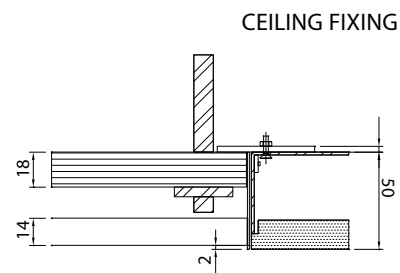

## Specification

	SO	HO
Dimensions	Max width - 1500mm Max length - 3000mm Standard depth - 50mm	Max width - 1500mm Max length - 3000mm Standard depth - 50mm
Colour	2.7K/3.0K/3.2K/ 3.8K/4.0K/5K	2.7K/3.0K/3.2K/ 3.8K/4.0K/5K
Input Voltage	24Vdc	24Vdc
Power Consumption	max 56W/sq m	155W/sq m
IP Rating	IP44 or IP65	IP44 or IP65
Lumen Output	max 3200 lm/ sq m	9525 lm/ sq m
Frame Finish	White	White
Fixing	Wall or Ceiling	Wall or Ceiling

### Order code

LED TRIMLESS PANEL-WIDTH-LENGTH-DEPTH-COLOUR-IP-FINISH-FIXING  
e.g. LED TRIMLESS PANEL-XXmm-XXmm-XXmm-2.7K-IP44-SS-MAGNET

WIDTH	LENGTH	DEPTH	COLOUR	IP	FINISH	FIXING
XXmm	XXmm	XXmm	2.7K	IP44	White	Wall
			3.0K	IP65		Ceiling
			3.5K			
			4.0K			
			5.0K			

## Fixing Methods