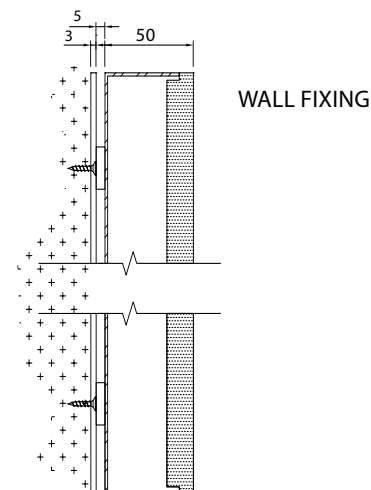

## Specification

	SO	HO
Dimensions	Max width - 1500mm Max length - 3000mm Standard depth - 50mm	Max width - 1500mm Max length - 3000mm Standard depth - 50mm
Colour	2.7K/3.0K/3.2K/ 3.8K/4.0K/5K	2.7K/3.0K/3.2K/ 3.8K/4.0K/5K
Input Voltage	24Vdc	24Vdc
Power Consumption	max 56W/sq m	155W/sq m
IP Rating	IP44 or IP65	IP44 or IP65
Lumen Output	max 3200 lm/ sq m	9525 lm/ sq m
Frame Finish	White	White
Fixing	Wall or Ceiling	Wall or Ceiling

### Order code

LED TRIMLESS PANEL-WIDTH-LENGTH-DEPTH-COLOUR-IP-FINISH-FIXING  
e.g. LED TRIMLESS PANEL-XXmm-XXmm-XXmm-2.7K-IP44-SS-MAGNET

WIDTH	LENGTH	DEPTH	COLOUR	IP	FINISH	FIXING
XXmm	XXmm	XXmm	2.7K	IP44	White	Wall
			3.0K	IP65		Ceiling
			3.5K			
			4.0K			
			5.0K			

### Drivers

non-dimmable power supplies:

1-10V /DALI/DMX dimmable power supplies to be ordered separately

Please call our sales team who will make sure specification suits application

LED Trimless Panel by The Light Lab

## Fixing Methods