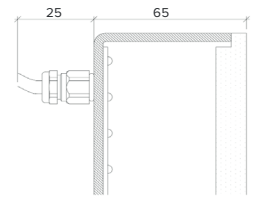

Product Details Glowpanel Trimless 65

Specification

Output	SO	HO
Power Consumption	40W/m²	80W/m²
Voltage	24VDC	24VDC
IP Rating	IP40 or IP65	IP40 or IP65
LED Colour¹	2.0K/3.0K/4.0K/5.0K, RGBW or WWCW (White Mix 2.7K - 6.5K)	
Dimensions:	Width	1500mm (max)
	Length	3000mm (max)
	Depth²	65mm
Mount Type³	Surface (SM), Recessed Wall (RE), Wall (WA) or Ceiling (CE)	
Finish	White (WH) or Custom RAL (RAL)	
Control	0-10V/1-10V/DMX/DALI/SPI	

Notes

1. 1 Other colours available on request.
2. 2 Depth excludes grommet, glands & cables.
3. 3 Special mechanical consideration is required for ceiling applications.

Order code

Glowpanel Trimless 65- Output-IP Rating-LED Colour-Mount Type-Frame Finish-
Length x Width(mm)- Dimming

Example code: Glowpanel Trimless 65-SO-IP40-3.0K-SM-BR-1200x300-DALI

Description: Glowpanel Trimless 65, standard output, IP40, 24VDC constant voltage LED with 3000K colour temperature. Surface mounted with powder coated chassis. Overall dimensions = 1200x3000mm. DALI dimmable.

X Section

IP40

IP65

Wall Fixing

Ceiling Fixing

The Light Lab
22 Holywell Row
London EC2A 4JB
+44 (0) 207 278 2678
@thelightlabltd
www.thelightlab.com

the light lab
bright ideas