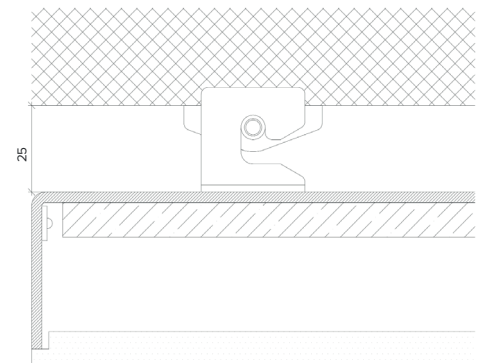

Ceiling Fixing

The Light Lab
22 Holywell Row
London EC2A 4JB
+44 (0) 207 278 2678
@thelightlabltd
www.thelightlab.com

the light lab
bright ideas