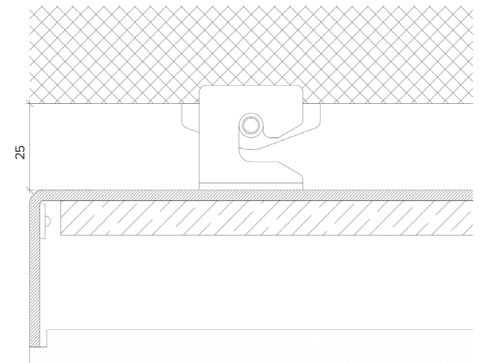

Specification

Output	SO	HO
Power Consumption	40W/m ²	80W/m ²
Voltage	24VDC	24VDC
IP Rating	IP40 or IP65	IP40 or IP65
LED Colour ¹	2.0K/3.0K/4.0K/5.0K, RGBW or WWCW (White Mix 2.7K - 6.5K)	
Dimensions:	Width	1500mm (max)
	Length	3000mm (max)
	Depth ²	65mm
Mount Type ³	Surface (SM), Recessed Wall (RE), Wall (WA) or Ceiling (CE)	
Finish	White (WH) or Custom RAL (RAL)	
Control	0-10V/1-10V/DMX/DALI/SPI	

X Section

IP40

IP65

Wall Fixing

Ceiling Fixing

The Light Lab
22 Holywell Row
London EC2A 4JB
+44 (0) 207 278 2678
@thelightlabltd
www.thelightlab.com

the light lab
bright ideas