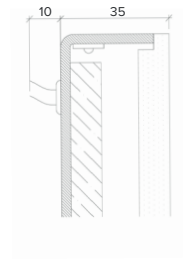

Product Details Glowpanel Trimless 35

Specification

Output	SO	HO
Power Consumption	average 56W/m²	average 76W/m²
Voltage	24VDC	24VDC
IP Rating	IP40 or IP65	IP40 or IP65
LED Colour¹	2.0K/3.0K/4.0K/5.0K, RGBW or WWCW (White Mix 2.7K - 6.5K)	
Dimensions:	1500mm (max)	
Width	3000mm (max)	
Length	35mm	
Depth²		
Mount Type³	Surface (SM), Recessed Wall (RE), Wall (WA) or Ceiling (CE)	
Finish	White (WH) or Custom RAL (RAL)	
Control	0-10V/1-10V/DMX/DALI/SPI	

Notes

- 1 Other colours available on request.
- 2 Depth excludes grommet, glands & cables.
- 3 Special mechanical consideration is required for ceiling applications.

Order code

Glowpanel Trimless 35- Output-IP Rating-LED Colour-Mount Type-Frame Finish-
Length x Width(mm)- Dimming

Example code: Glowpanel Trimless 35-SO-IP40-3.0K-SM-BR-1200x300-DALI

Description: Glowpanel Trimless 35, standard output, IP40, 24VDC constant voltage LED with 3000K colour temperature. Surface mounted with powder coated chassis. Overall dimensions = 1200x3000 mm. DALI dimmable.

X Section

IP40

IP65

Wall Fixing

Ceiling Fixing

The Light Lab
22 Holywell Row
London EC2A 4JB
+44 (0) 207 278 2678
@thelightlabltd
www.thelightlab.com

the light lab
bright ideas