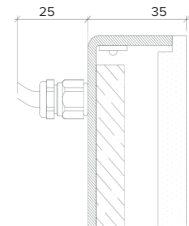

Product Details Glowpanel Trimless 35

Specification

Output	SO	HO
Power Consumption	average 56W/m²	average 76W/m²
Voltage	24VDC	24VDC
IP Rating	IP40 or IP65	IP40 or IP65
LED Colour¹	2.0K/3.0K/4.0K/5.0K, RGBW or WWCW (White Mix 2.7K - 6.5K)	
Dimensions:	1500mm (max)	
Width	3000mm (max)	
Length	35mm	
Depth²		
Mount Type³	Surface (SM), Recessed Wall (RE), Wall (WA) or Ceiling (CE)	
Finish	White (WH) or Custom RAL (RAL)	
Control	0-10V/1-10V/DMX/DALI/SPI	

Notes

- 1 Other colours available on request.
- 2 Depth excludes grommet, glands & cables.
- 3 Special mechanical consideration is required for ceiling applications.

Order code

Glowpanel Trimless 35- Output-IP Rating-LED Colour-Mount Type-Frame Finish-
Length x Width(mm)- Dimming

Example code: Glowpanel Trimless 35-SO-IP40-3.0K-SM-BR-1200x300-DALI

Description: Glowpanel Trimless 35, standard output, IP40, 24VDC constant voltage LED with 3000K colour temperature. Surface mounted with powder coated chassis. Overall dimensions = 1200x3000 mm. DALI dimmable.

X Section

IP40

IP65

Wall Fixing

Ceiling Fixing

The Light Lab
22 Holywell Row
London EC2A 4JB
+44 (0) 207 278 2678
@thelightlabltd
www.thelightlab.com

the light lab
bright ideas