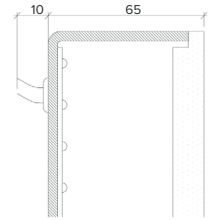

Product Details Glowpanel Trimless 65

Specification

Output	SO	HO
Power Consumption	40W/m²	80W/m²
Voltage	24VDC	24VDC
IP Rating	IP40 or IP65	IP40 or IP65
LED Colour¹	2.0K/3.0K/4.0K/5.0K, RGBW or WWCW (White Mix 2.7K - 6.5K)	
Dimensions:	Width	1500mm (max)
	Length	3000mm (max)
	Depth²	65mm
Mount Type³	Surface (SM), Recessed Wall (RE), Wall (WA) or Ceiling (CE)	
Finish	White (WH) or Custom RAL (RAL)	
Control	0-10V/1-10V/DMX/DALI/SPI	

Notes

1. 1 Other colours available on request.
2. 2 Depth excludes grommet, glands & cables.
3. 3 Special mechanical consideration is required for ceiling applications.

Order code

Glowpanel Trimless 65- Output-IP Rating-LED Colour-Mount Type-Frame Finish-
Length x Width(mm)- Dimming

Example code: Glowpanel Trimless 65-SO-IP40-3.0K-SM-BR-1200x300-DALI

Description: Glowpanel Trimless 65, standard output, IP40, 24VDC constant voltage LED with 3000K colour temperature. Surface mounted with powder coated chassis. Overall dimensions = 1200x3000mm. DALI dimmable.

X Section

IP40

IP65

Wall Fixing

Ceiling Fixing

The Light Lab
22 Holywell Row
London EC2A 4JB
+44 (0) 207 278 2678
@thelightlabltd
www.thelightlab.com

the light lab
bright ideas