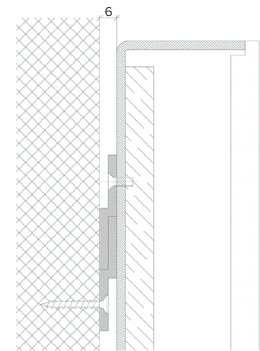

Specification

Output	SO	HO
Power Consumption	40W/m ²	80W/m ²
Voltage	24VDC	24VDC
IP Rating	IP40 or IP65	IP40 or IP65
LED Colour ¹	2.0K/3.0K/4.0K/5.0K, RGBW or WWCW (White Mix 2.7K - 6.5K)	
Dimensions:	Width	1500mm (max)
	Length	3000mm (max)
	Depth ²	65mm
Mount Type ³	Surface (SM), Recessed Wall (RE), Wall (WA) or Ceiling (CE)	
Finish	White (WH) or Custom RAL (RAL)	
Control	0-10V/1-10V/DMX/DALI/SPI	

X Section

IP40

IP65

Wall Fixing

Ceiling Fixing

The Light Lab
22 Holywell Row
London EC2A 4JB
+44 (0) 207 278 2678
@thelightlabltd
www.thelightlab.com

the light lab
bright ideas