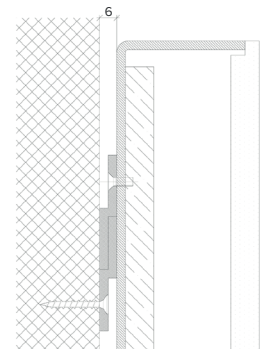

Product Details Glowpanel Trimless 35

Specification

Output	SO	HO
Power Consumption	average 56W/m ²	average 76W/m ²
Voltage	24VDC	24VDC
IP Rating	IP40 or IP65	IP40 or IP65
LED Colour ¹	2.0K/3.0K/4.0K/5.0K, RGBW or WWCW (White Mix 2.7K - 6.5K)	
Dimensions:	1500mm (max)	
Width	3000mm (max)	
Length	35mm	
Depth ²		
Mount Type ³	Surface (SM), Recessed Wall (RE), Wall (WA) or Ceiling (CE)	
Finish	White (WH) or Custom RAL (RAL)	
Control	0-10V/1-10V/DMX/DALI/SPI	

Example code: Glowpanel Trimless 35-SO-IP40-3.0K-SM-BR-1200x300-DALI

Description: Glowpanel Trimless 35, standard output, IP40, 24VDC constant voltage LED with 3000K colour temperature. Surface mounted with powder coated chassis. Overall dimensions = 1200x3000 mm. DALI dimmable.

X Section

IP40

IP65

Wall Fixing

Ceiling Fixing

The Light Lab
22 Holywell Row
London EC2A 4JB
+44 (0) 207 278 2678
@thelightlabltd
www.thelightlab.com

the light lab
bright ideas

Product Details Glowpanel Trimless 65

Specification

Output	SO	HO
Power Consumption	40W/m ²	80W/m ²
Voltage	24VDC	24VDC
IP Rating	IP40 or IP65	IP40 or IP65
LED Colour ¹	2.0K/3.0K/4.0K/5.0K, RGBW or WWCW (White Mix 2.7K - 6.5K)	
Dimensions:	Width	1500mm (max)
	Length	3000mm (max)
	Depth ²	65mm
Mount Type ³	Surface (SM), Recessed Wall (RE), Wall (WA) or Ceiling (CE)	
Finish	White (WH) or Custom RAL (RAL)	
Control	0-10V/1-10V/DMX/DALI/SPI	