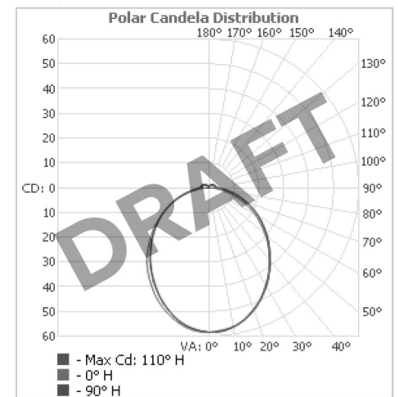

Photometric Data

Photometric data available late Summer 2021.

The Light Lab
22 Holywell Row
London EC2A 4JB
+44 (0) 207 278 2678
@thelightlabltd
www.thelightlab.com

the light lab
bright ideas