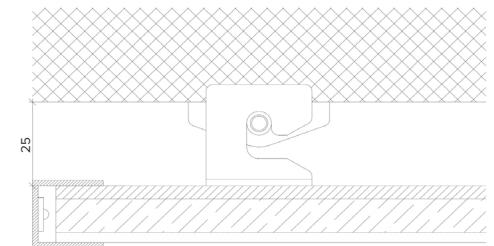

The Light Lab
22 Holywell Row
London EC2A 4JB
+44 (0) 207 278 2678
@thelightlabltd
www.thelightlab.com

the light lab
bright ideas