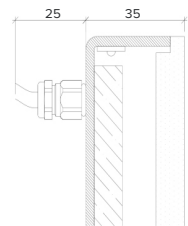

Product Details Glowpanel Trimless

Specification

Output	SO	HO
Power Consumption	average 56W/m ²	210W/m ²
Voltage	24VDC	24VDC
IP Rating	IP40 or IP65	IP40 or IP65
LED Colour ¹	2.0K/3.0K/4.0K/5.0K, RGBW or WWCW (White Mix 2.7K - 6.5K)	
Dimensions:	Width 1500mm (max) Length 3000mm (max) Depth ² 35mm (SO) or 50mm (HO)	
Mount Type ³	Surface (SM), Recessed Wall (RE), Wall (WA) or Ceiling (CE)	
Finish	White (WH) or Custom RAL (RAL)	
Control	0-10V/1-10V/DMX/DALI/SPI	

X Section

SO - IP40

HO - IP40

SO-IP65

HO-IP65

Wall Fixing

Ceiling Fixing

The Light Lab
22 Holywell Row
London EC2A 4JB
+44 (0) 207 278 2678
@thelightlabltd
www.thelightlab.com

the light lab
bright ideas

Product Details Glowpanel LT

Specification

Output	SO	HO
Power Consumption	168W/m ²	224W/m ²
Voltage	24VDC	24VDC
IP Rating	IP40	IP40
LED Colour ¹	2.7K/3.0K/4.0K/5.0K, RGBW or WWCW (White Mix 2.7K - 6.5K)	
Dimensions:	Width	1200mm (max)
	Length	3000mm (max)
	Depth ²	85mm
Mount Type ³	Ceiling (CE)	
Finish	Black (BK) or Custom RAL (RAL)	
Control	0-10V/1-10V/DMX/DALI/SPI	