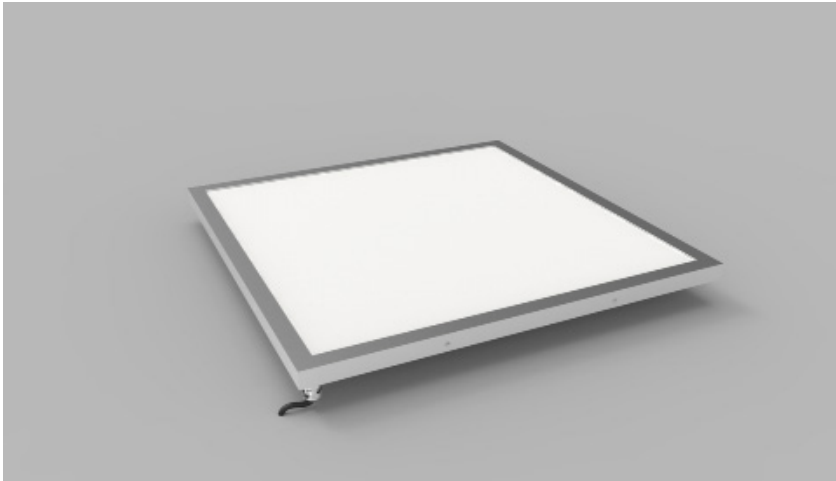

Glowpanel

spec sheet

Key features

Tailored: Fully tailorable size providing even surface illumination with minimal depth.

LED: Wide range of light outputs, colour temperatures and colours.

Control: Switched, 0-10/1-10v, DALI, DMX and SPI dimming protocols.

Application: Interior and exterior wall, ceiling and floor options.

Glowpanel by The Light Lab

Glowpanel
Glowpanel Trimless
Glowpanel LT
Glowpanel Trimless LT
Glowtile

the light lab
bright ideas

Product Details Glowpanel

Specification

Output	SO	HO
Power Consumption	average 56W/m ²	average 72W/m ²
Voltage	24VDC	24VDC
IP Rating	IP40 or IP65	IP40 or IP65
LED Colour ¹	2.0K/3.0K/4.0K/5.0K, RGBW or WWCW (White Mix 2.7K - 6.5K)	
Dimensions:	Width	1500mm (max)
	Length	3000mm (max)
	Depth ²	20mm
Mount Type ³	Surface (SM), Recessed Wall (RE), Wall (WA) or Ceiling (CE)	
Finish	Brushed S/Steel or RAL Finish	
Control	0-10V/1-10V/DMX/DALI/SPI	

Example code: Glowpanel-SO-IP40-3.0K-SM-BR-1200x300-DALI

Description: Glowpanel, standard output, IP40, 24VDC constant voltage LED with 3000K colour temperature. Surface mounted with brushed stainless steel frame. Overall dimensions = 1200x300mm mm. DALI dimmable.