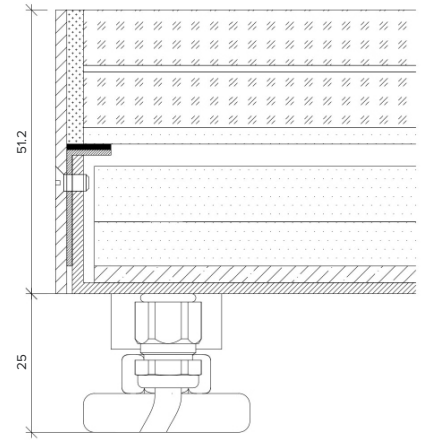

X Section

The Light Lab
22 Holywell Row
London EC2A 4JB
+44 (0) 207 278 2678
@thelightlabltd
www.thelightlab.com

the light lab
bright ideas