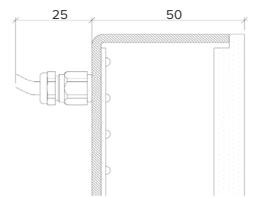

Product Details Glowpanel Trimless

Specification

Output	SO	HO
Power Consumption	average 56W/m²	210W/m²
Voltage	24VDC	24VDC
IP Rating	IP40 or IP65	IP40 or IP65
LED Colour¹	2.0K/3.0K/4.0K/5.0K, RGBW or WWCW (White Mix 2.7K - 6.5K)	
Dimensions:	Width 1500mm (max) Length 3000mm (max) Depth² 35mm (SO) or 50mm (HO)	
Mount Type³	Surface (SM), Recessed Wall (RE), Wall (WA) or Ceiling (CE)	
Finish	White (WH) or Custom RAL (RAL)	
Control	0-10V/1-10V/DMX/DALI/SPI	

Notes

- 1 Other colours available on request.
- 2 Depth excludes grommet, glands & cables.
- 3 Special mechanical consideration is required for ceiling applications.

Order code

Glowpanel Trimless- Output-IP Rating-LED Colour-Mount Type-Frame Finish-
Length x Width(mm)- Dimming

Example code: Glowpanel Trimless-SO-IP40-3.0K-SM-BR-1200x300-DALI

Description: Glowpanel Trimless, standard output, IP40, 24VDC constant voltage
LED with 3000K colour temperature. Surface mounted with powder coated chassis.
Overall dimensions = 1200x300mm mm. DALI dimmable.

X Section

SO - IP40

HO - IP40

SO-IP65

HO-IP65

Wall Fixing

Ceiling Fixing

The Light Lab
22 Holywell Row
London EC2A 4JB
+44 (0) 207 278 2678
@thelightlabltd
www.thelightlab.com

the light lab
bright ideas