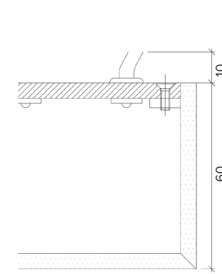

X Section

IP40