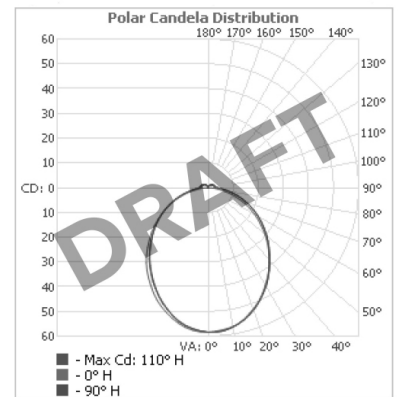

Photometric data available late Summer 2021.

The Light Lab
22 Holywell Row
London EC2A 4JB
+44 (0) 207 278 2678
@thelightlabtd
www.thelightlab.com

the light lab
bright ideas