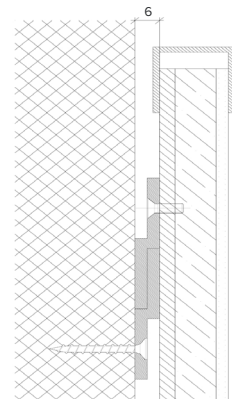

Mount Type

Wall (WA)

Ceiling (CE)