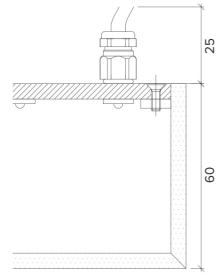

Product Details Glowpanel Trimless LT

Specification

Output	SO	HO
Power Consumption	168W/m²	224W/m²
Voltage	24VDC	24VDC
IP Rating	IP40	IP40
LED Colour¹	2.7K/3.0K/4.0K/5.0K, RGBW or WWCW (White Mix 2.7K - 6.5K)	
Dimensions:	Width	1200mm (max)
	Length	3000mm (max)
	Depth²	60mm
Mount Type³	Surface (SM), Recessed Wall (RE), Wall (WA) or Ceiling (CE)	
Finish	5 sided acrylic diffuser	
Control	0-10V/1-10V/DMX/DALI/SPI	

Notes

1. 1 Other colours available on request.
2. 2 Depth excludes grommet, glands & cables.
3. 3 Special mechanical consideration is required for ceiling applications.

Order code

Glowpanel Trimless LT- Output-IP Rating-LED Colour-Mount Type-Frame Finish- Length x Width(mm)- Dimming

Example code: Glowpanel Trimless LT-SO-IP40-3.0K-SM-BR-1200x300-DALI

Description: Glowpanel Trimless LT, standard output, IP40, 24VDC constant voltage LED with 3000K colour temperature. Surface mounted with 5 sided acrylic diffuser. Overall dimensions = 1200x300mm mm. DALI dimmable.

X Section

IP40

IP65

Mount Type

Ceiling (CE)

Photometric Data

Photometric data available late Summer 2021.

The Light Lab
22 Holywell Row
London EC2A 4JB
+44 (0) 207 278 2678
@thelightlabltd
www.thelightlab.com

the light lab
bright ideas