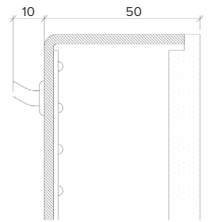

Product Details Glowpanel Trimless

Specification

Output	SO	HO
Power Consumption	average 56W/m²	210W/m²
Voltage	24VDC	24VDC
IP Rating	IP40 or IP65	IP40 or IP65
LED Colour¹	2.0K/3.0K/4.0K/5.0K, RGBW or WWCW (White Mix 2.7K - 6.5K)	
Dimensions:	Width 1500mm (max) Length 3000mm (max) Depth² 35mm (SO) or 50mm (HO)	
Mount Type³	Surface (SM), Recessed Wall (RE), Wall (WA) or Ceiling (CE)	
Finish	White (WH) or Custom RAL (RAL)	
Control	0-10V/1-10V/DMX/DALI/SPI	

Notes

- 1 Other colours available on request.
- 2 Depth excludes grommet, glands & cables.
- 3 Special mechanical consideration is required for ceiling applications.

Order code

Glowpanel Trimless- Output-IP Rating-LED Colour-Mount Type-Frame Finish-
Length x Width(mm)- Dimming

Example code: Glowpanel Trimless-SO-IP40-3.0K-SM-BR-1200x300-DALI

Description: Glowpanel Trimless, standard output, IP40, 24VDC constant voltage
LED with 3000K colour temperature. Surface mounted with powder coated chassis.
Overall dimensions = 1200x300mm mm. DALI dimmable.

X Section

SO - IP40

HO - IP40

SO-IP65

HO-IP65

Wall Fixing

Ceiling Fixing

The Light Lab
22 Holywell Row
London EC2A 4JB
+44 (0) 207 278 2678
@thelightlabltd
www.thelightlab.com

the light lab
bright ideas