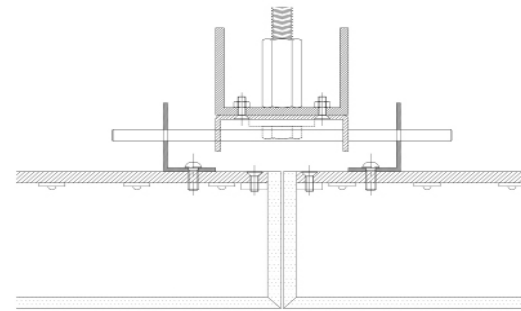

X Section

IP40

IP65

Mount Type

Ceiling (CE)

Photometric Data

Photometric data available late Summer 2021.

The Light Lab
22 Holywell Row
London EC2A 4JB
+44 (0) 207 278 2678
@thelightlabltd
www.thelightlab.com