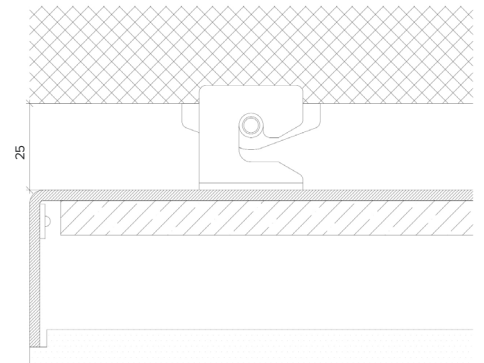

Ceiling Fixing

The Light Lab
22 Holywell Row
London EC2A 4JB
+44 (0) 207 278 2678
@thelightlabltd
www.thelightlab.com

the light lab
bright ideas