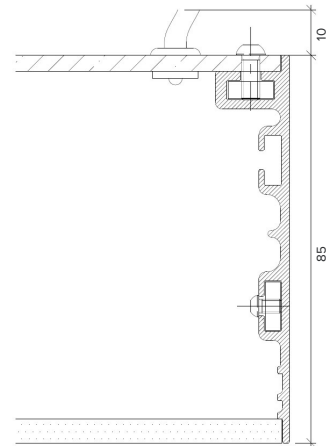

X Section

IP40

Mount Type

Ceiling (CE)