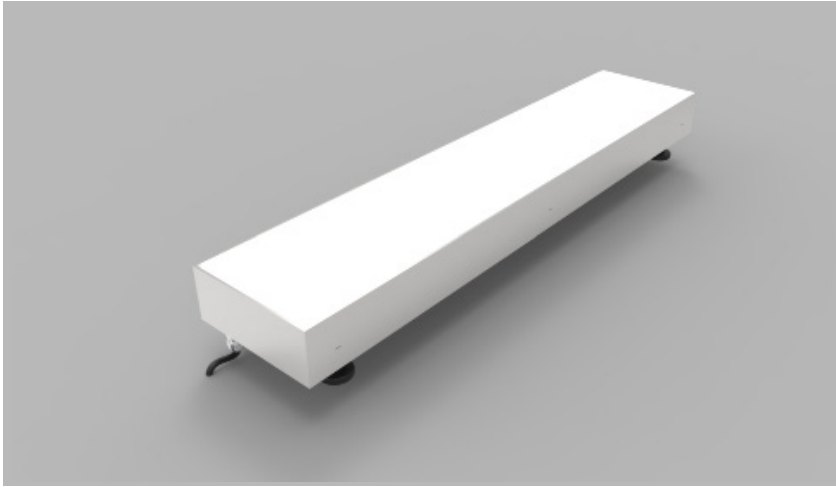

Product Details Glowtile

Specification

Output	SO	HO
Power Consumption	average 56W/m²	210W/m²
Voltage	24VDC	24VDC
IP Rating	IP67	IP67
LED Colour¹	2.7K/3.0K/4.0K/5.0K, RGBW or WWCW (White Mix 2.7K - 6.5K)	
Dimensions:	Width	1000mm (max)
	Length	1500mm (max)
	Depth	76.2mm
Mount Type	Inground (IN)	
Finish	White (WH) or Custom RAL (RAL)	
Control	0-10V/1-10V/DMX/DALI/SPI	

Notes

1 Other colours available on request.

Order code

Glowtile- Output-IP Rating-LED Colour-Mount Type-Frame Finish-
Length x Width(mm)-Dimming

Example code: Glowtile-SO-IP67-3.0K-IN-WH-1200x300-DALI

Description: Glowtile, standard output, IP67, 24VDC constant voltage LED with 3000K colour temperature. Inground with white powdercoat frame. Overall dimensions = 1200x300mm mm. DALI dimmable.