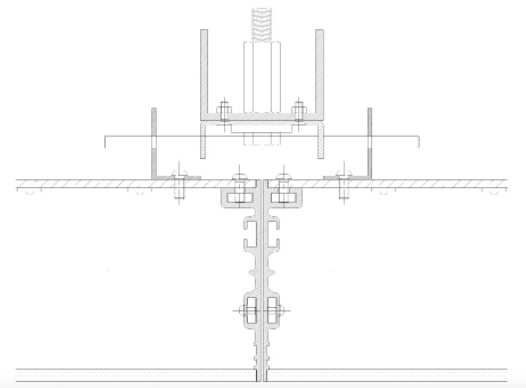

X Section

IP40

Mount Type

Ceiling (CE)

Photometric Data

Photometric data available late Summer 2021.

The Light Lab
22 Holywell Row
London EC2A 4JB
+44 (0) 207 278 2678
@thelightlabtd
www.thelightlab.com

the light lab
bright ideas

Product Details Glowpanel Trimless LT

Specification

Output	SO	HO
Power Consumption	168W/m ²	224W/m ²
Voltage	24VDC	24VDC
IP Rating	IP40	IP40
LED Colour ¹	2.7K/3.0K/4.0K/5.0K, RGBW or WWCW (White Mix 2.7K - 6.5K)	
Dimensions:	Width	1200mm (max)
	Length	3000mm (max)
	Depth ²	60mm
Mount Type ³	Surface (SM), Recessed Wall (RE), Wall (WA) or Ceiling (CE)	
Finish	5 sided acrylic diffuser	
Control	0-10V/1-10V/DMX/DALI/SPI	