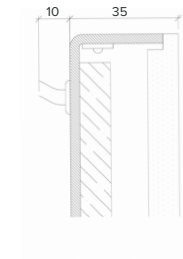

X Section

SO - IP40