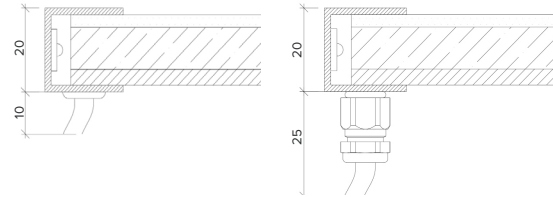

Product Details Glowpanel

Specification

Output	SO	HO
Power Consumption	average 56W/m²	average 72W/m²
Voltage	24VDC	24VDC
IP Rating	IP40 or IP65	IP40 or IP65
LED Colour¹	2.0K/3.0K/4.0K/5.0K, RGBW or WWCW (White Mix 2.7K - 6.5K)	
Dimensions:	Width	1500mm (max)
	Length	3000mm (max)
	Depth²	20mm
Mount Type³	Surface (SM), Recessed Wall (RE), Wall (WA) or Ceiling (CE)	
Finish	Brushed S/Steel or RAL Finish	
Control	0-10V/1-10V/DMX/DALI/SPI	

Notes

1. 1 Other colours available on request.
2. 2 Depth excludes grommet, glands & cables.
3. 3 Special mechanical consideration is required for ceiling applications.

Order code

Glowpanel - Output-IP Rating-LED Colour-Mount Type-Frame Finish-
Length x Width(mm)- Dimming

Example code: Glowpanel-SO-IP40-3.0K-SM-BR-1200x300-DALI

Description: Glowpanel, standard output, IP40, 24VDC constant voltage LED with 3000K colour temperature. Surface mounted with brushed stainless steel frame. Overall dimensions = 1200x300mm mm. DALI dimmable.

X Section

IP40

IP65

Mount Type

Wall (WA)

Ceiling (CE)

The Light Lab
22 Holywell Row
London EC2A 4JB
+44 (0) 207 278 2678
@thelightlabltd
www.thelightlab.com

the light lab
bright ideas