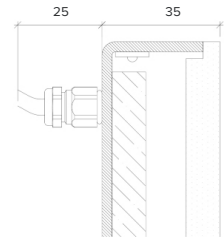

Wall Fixing