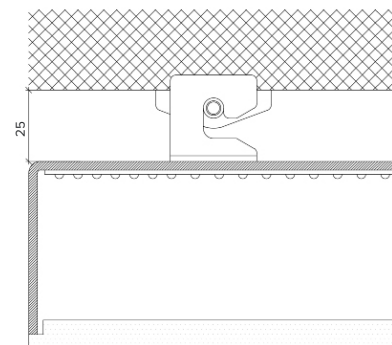

Product Details Glowpanel Trimless 35

Specification

Output	SO	HO
Power Consumption	average 56W/m ²	average 76W/m ²
Voltage	24VDC	24VDC
IP Rating	IP40 or IP65	IP40 or IP65
LED Colour ¹	2.0K/3.0K/4.0K/5.0K, RGBW or WWCW (White Mix 2.7K - 6.5K)	
Dimensions:	Width	1500mm (max)
	Length	3000mm (max)
	Depth ²	35mm
Mount Type ³	Surface (SM), Recessed Wall (RE), Wall (WA) or Ceiling (CE)	
Finish	White (WH) or Custom RAL (RAL)	
Control	0-10V/1-10V/DMX/DALI/SPI	

Specification

Output	SO	HO
Power Consumption	40W/m ²	80W/m ²
Voltage	24VDC	24VDC
IP Rating	IP40 or IP65	IP40 or IP65
LED Colour ¹	2.0K/3.0K/4.0K/5.0K, RGBW or WWCW (White Mix 2.7K - 6.5K)	
Dimensions:	Width	1500mm (max)
	Length	3000mm (max)
	Depth ²	65mm
Mount Type ³	Surface (SM), Recessed Wall (RE), Wall (WA) or Ceiling (CE)	
Finish	White (WH) or Custom RAL (RAL)	
Control	0-10V/1-10V/DMX/DALI/SPI	

X Section

IP40

IP65

Wall Fixing

Ceiling Fixing

The Light Lab
22 Holywell Row
London EC2A 4JB
+44 (0) 207 278 2678
@thelightlabltd
www.thelightlab.com

the light lab
bright ideas