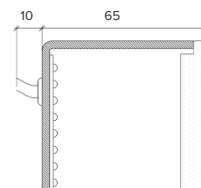

Product Details Glowpanel Trimless 65

Specification

Output	SO	HO
Power Consumption	40W/m²	80W/m²
Voltage	24VDC	24VDC
IP Rating	IP40 or IP65	IP40 or IP65
LED Colour¹	2.0K/3.0K/4.0K/5.0K, RGBW or WWCW (White Mix 2.7K - 6.5K)	
Dimensions:	Width	1500mm (max)
	Length	3000mm (max)
	Depth²	65mm
Mount Type³	Surface (SM), Recessed Wall (RE), Wall (WA) or Ceiling (CE)	
Finish	White (WH) or Custom RAL (RAL)	
Control	0-10V/1-10V/DMX/DALI/SPI	

Notes

1. 1 Other colours available on request.
2. 2 Depth excludes grommet, glands & cables.
3. 3 Special mechanical consideration is required for ceiling applications.

Order code

Glowpanel Trimless 65- Output-IP Rating-LED Colour-Mount Type-Frame Finish-
Length x Width(mm)- Dimming

Example code: Glowpanel Trimless 65-SO-IP40-3.0K-SM-BR-1200x300-DALI

Description: Glowpanel Trimless 65, standard output, IP40, 24VDC constant voltage
LED with 3000K colour temperature. Surface mounted with powder coated chassis.
Overall dimensions = 1200x3000mm. DALI dimmable.

X Section

IP40

IP65

Wall Fixing

Ceiling Fixing

The Light Lab
22 Holywell Row
London EC2A 4JB
+44 (0) 207 278 2678
@thelightlabltd
www.thelightlab.com

the light lab
bright ideas