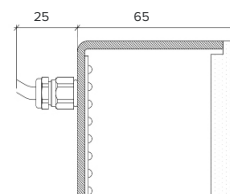

Product Details Glowpanel Trimless 65

Specification

Output	SO	HO
Power Consumption	40W/m²	80W/m²
Voltage	24VDC	24VDC
IP Rating	IP40 or IP65	IP40 or IP65
LED Colour¹	2.0K/3.0K/4.0K/5.0K, RGBW or WWCW (White Mix 2.7K - 6.5K)	
Dimensions:	Width	1500mm (max)
	Length	3000mm (max)
	Depth²	65mm
Mount Type³	Surface (SM), Recessed Wall (RE), Wall (WA) or Ceiling (CE)	
Finish	White (WH) or Custom RAL (RAL)	
Control	0-10V/1-10V/DMX/DALI/SPI	

Notes

1. 1 Other colours available on request.
2. 2 Depth excludes grommet, glands & cables.
3. 3 Special mechanical consideration is required for ceiling applications.

Order code

Glowpanel Trimless 65- Output-IP Rating-LED Colour-Mount Type-Frame Finish-
Length x Width(mm)- Dimming

Example code: Glowpanel Trimless 65-SO-IP40-3.0K-SM-BR-1200x300-DALI

Description: Glowpanel Trimless 65, standard output, IP40, 24VDC constant voltage
LED with 3000K colour temperature. Surface mounted with powder coated chassis.
Overall dimensions = 1200x3000mm. DALI dimmable.

X Section

IP40

IP65

Wall Fixing

Ceiling Fixing

The Light Lab
22 Holywell Row
London EC2A 4JB
+44 (0) 207 278 2678
@thelightlabltd
www.thelightlab.com

the light lab
bright ideas