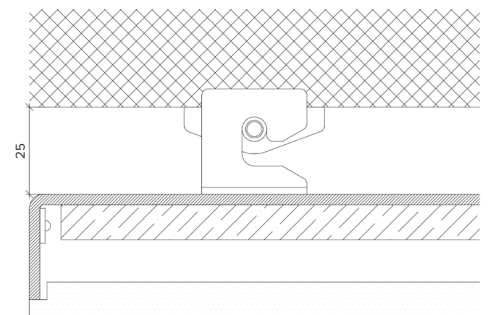

Product Details Glowpanel Trimless 35

Specification

Output	SO	HO
Power Consumption	average 56W/m ²	average 76W/m ²
Voltage	24VDC	24VDC
IP Rating	IP40 or IP65	IP40 or IP65
LED Colour ¹	2.0K/3.0K/4.0K/5.0K, RGBW or WWCW (White Mix 2.7K - 6.5K)	
Dimensions:	Width	1500mm (max)
	Length	3000mm (max)
	Depth ²	35mm
Mount Type ³	Surface (SM), Recessed Wall (RE), Wall (WA) or Ceiling (CE)	
Finish	White (WH) or Custom RAL (RAL)	
Control	0-10V/1-10V/DMX/DALI/SPI	

Example code: Glowpanel Trimless 35-SO-IP40-3.0K-SM-BR-1200x300-DALI

Description: Glowpanel Trimless 35, standard output, IP40, 24VDC constant voltage LED with 3000K colour temperature. Surface mounted with powder coated chassis. Overall dimensions = 1200x3000 mm. DALI dimmable.

X Section

IP40

IP65

Wall Fixing

Ceiling Fixing

The Light Lab
22 Holywell Row
London EC2A 4JB
+44 (0) 207 278 2678
@thelightlabltd
www.thelightlab.com

the light lab
bright ideas

Product Details Glowpanel Trimless 65

Specification

Output	SO	HO
Power Consumption	40W/m ²	80W/m ²
Voltage	24VDC	24VDC
IP Rating	IP40 or IP65	IP40 or IP65
LED Colour ¹	2.0K/3.0K/4.0K/5.0K, RGBW or WWCW (White Mix 2.7K - 6.5K)	
Dimensions:	Width	1500mm (max)
	Length	3000mm (max)
	Depth ²	65mm
Mount Type ³	Surface (SM), Recessed Wall (RE), Wall (WA) or Ceiling (CE)	
Finish	White (WH) or Custom RAL (RAL)	
Control	0-10V/1-10V/DMX/DALI/SPI	