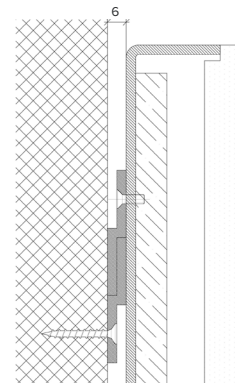

Product Details Glowpanel Trimless 35

Specification

Output	SO	HO
Power Consumption	average 56W/m ²	average 76W/m ²
Voltage	24VDC	24VDC
IP Rating	IP40 or IP65	IP40 or IP65
LED Colour ¹	2.0K/3.0K/4.0K/5.0K, RGBW or WWCW (White Mix 2.7K - 6.5K)	
Dimensions:	Width	1500mm (max)
	Length	3000mm (max)
	Depth ²	35mm
Mount Type ³	Surface (SM), Recessed Wall (RE), Wall (WA) or Ceiling (CE)	
Finish	White (WH) or Custom RAL (RAL)	
Control	0-10V/1-10V/DMX/DALI/SPI	

Example code: Glowpanel Trimless 35-SO-IP40-3.0K-SM-BR-1200x300-DALI

Description: Glowpanel Trimless 35, standard output, IP40, 24VDC constant voltage LED with 3000K colour temperature. Surface mounted with powder coated chassis. Overall dimensions = 1200x3000 mm. DALI dimmable.

X Section

IP40

IP65

Wall Fixing

Ceiling Fixing

The Light Lab
22 Holywell Row
London EC2A 4JB
+44 (0) 207 278 2678
@thelightlabltd
www.thelightlab.com

the light lab
bright ideas

Product Details Glowpanel Trimless 65

Specification

Output	SO	HO
Power Consumption	40W/m ²	80W/m ²
Voltage	24VDC	24VDC
IP Rating	IP40 or IP65	IP40 or IP65
LED Colour ¹	2.0K/3.0K/4.0K/5.0K, RGBW or WWCW (White Mix 2.7K - 6.5K)	
Dimensions:	Width	1500mm (max)
	Length	3000mm (max)
	Depth ²	65mm
Mount Type ³	Surface (SM), Recessed Wall (RE), Wall (WA) or Ceiling (CE)	
Finish	White (WH) or Custom RAL (RAL)	
Control	0-10V/1-10V/DMX/DALI/SPI	