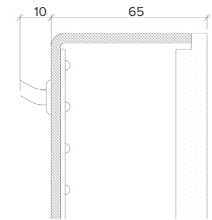

Product Details Glowpanel Trimless 65

Specification

Output	SO	HO
Power Consumption	40W/m²	80W/m²
Voltage	24VDC	24VDC
IP Rating	IP40 or IP65	IP40 or IP65
LED Colour¹	2.0K/3.0K/4.0K/5.0K, RGBW or WWCW (White Mix 2.7K - 6.5K)	
Dimensions:	Width	1500mm (max)
	Length	3000mm (max)
	Depth²	65mm
Mount Type³	Surface (SM), Recessed Wall (RE), Wall (WA) or Ceiling (CE)	
Finish	White (WH) or Custom RAL (RAL)	
Control	0-10V/1-10V/DMX/DALI/SPI	

Notes

1. 1 Other colours available on request.
2. 2 Depth excludes grommet, glands & cables.
3. 3 Special mechanical consideration is required for ceiling applications.

Order code

Glowpanel Trimless 65- Output-IP Rating-LED Colour-Mount Type-Frame Finish- Length x Width(mm)- Dimming

Example code: Glowpanel Trimless 65-SO-IP40-3.0K-SM-BR-1200x300-DALI

Description: Glowpanel Trimless 65, standard output, IP40, 24VDC constant voltage LED with 3000K colour temperature. Surface mounted with powder coated chassis. Overall dimensions = 1200x3000mm. DALI dimmable.

X Section

IP40

IP65

Wall Fixing

Ceiling Fixing

The Light Lab
22 Holywell Row
London EC2A 4JB
+44 (0) 207 278 2678
@thelightlabltd
www.thelightlab.com

the light lab
bright ideas