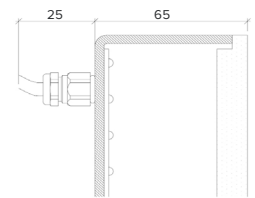

Product Details Glowpanel Trimless 65

Specification

Output	SO	HO
Power Consumption	40W/m²	80W/m²
Voltage	24VDC	24VDC
IP Rating	IP40 or IP65	IP40 or IP65
LED Colour¹	2.0K/3.0K/4.0K/5.0K, RGBW or WWCW (White Mix 2.7K - 6.5K)	
Dimensions:	Width	1500mm (max)
	Length	3000mm (max)
	Depth²	65mm
Mount Type³	Surface (SM), Recessed Wall (RE), Wall (WA) or Ceiling (CE)	
Finish	White (WH) or Custom RAL (RAL)	
Control	0-10V/1-10V/DMX/DALI/SPI	

Notes

1. 1 Other colours available on request.
2. 2 Depth excludes grommet, glands & cables.
3. 3 Special mechanical consideration is required for ceiling applications.

Order code

Glowpanel Trimless 65- Output-IP Rating-LED Colour-Mount Type-Frame Finish- Length x Width(mm)- Dimming

Example code: Glowpanel Trimless 65-SO-IP40-3.0K-SM-BR-1200x300-DALI

Description: Glowpanel Trimless 65, standard output, IP40, 24VDC constant voltage LED with 3000K colour temperature. Surface mounted with powder coated chassis. Overall dimensions = 1200x3000mm. DALI dimmable.

X Section

IP40

IP65

Wall Fixing

Ceiling Fixing

The Light Lab
22 Holywell Row
London EC2A 4JB
+44 (0) 207 278 2678
@thelightlabltd
www.thelightlab.com

the light lab
bright ideas