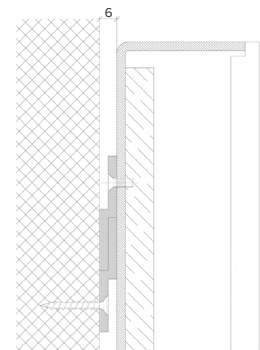

Product Details Glowpanel Trimless 35

Specification

Output	SO	HO
Power Consumption	average 56W/m ²	average 76W/m ²
Voltage	24VDC	24VDC
IP Rating	IP40 or IP65	IP40 or IP65
LED Colour ¹	2.0K/3.0K/4.0K/5.0K, RGBW or WWCW (White Mix 2.7K - 6.5K)	
Dimensions:	Width	1500mm (max)
	Length	3000mm (max)
	Depth ²	35mm
Mount Type ³	Surface (SM), Recessed Wall (RE), Wall (WA) or Ceiling (CE)	
Finish	White (WH) or Custom RAL (RAL)	
Control	0-10V/1-10V/DMX/DALI/SPI	

Specification

Output	SO	HO
Power Consumption	40W/m ²	80W/m ²
Voltage	24VDC	24VDC
IP Rating	IP40 or IP65	IP40 or IP65
LED Colour ¹	2.0K/3.0K/4.0K/5.0K, RGBW or WWCW (White Mix 2.7K - 6.5K)	
Dimensions:	Width	1500mm (max)
	Length	3000mm (max)
	Depth ²	65mm
Mount Type ³	Surface (SM), Recessed Wall (RE), Wall (WA) or Ceiling (CE)	
Finish	White (WH) or Custom RAL (RAL)	
Control	0-10V/1-10V/DMX/DALI/SPI	

X Section

IP40

IP65

Wall Fixing

Ceiling Fixing

The Light Lab
22 Holywell Row
London EC2A 4JB
+44 (0) 207 278 2678
@thelightlabltd
www.thelightlab.com

the light lab
bright ideas