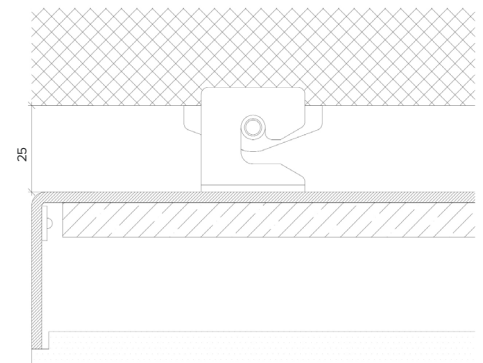

Specification

Output	SO	HO
Power Consumption	40W/m ²	80W/m ²
Voltage	24VDC	24VDC
IP Rating	IP40 or IP65	IP40 or IP65
LED Colour ¹	2.0K/3.0K/4.0K/5.0K, RGBW or WWCW (White Mix 2.7K - 6.5K)	
Dimensions:	Width	1500mm (max)
	Length	3000mm (max)
	Depth ²	65mm
Mount Type ³	Surface (SM), Recessed Wall (RE), Wall (WA) or Ceiling (CE)	
Finish	White (WH) or Custom RAL (RAL)	
Control	0-10V/1-10V/DMX/DALI/SPI	

X Section

IP40

IP65

Wall Fixing

Ceiling Fixing

The Light Lab
22 Holywell Row
London EC2A 4JB
+44 (0) 207 278 2678
@thelightlabltd
www.thelightlab.com

the light lab
bright ideas