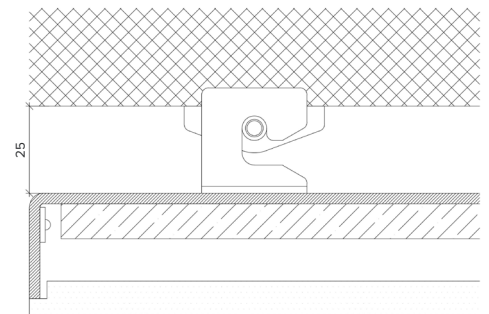

Product Details Glowpanel Trimless 35

Specification

Output	SO	HO
Power Consumption	average 56W/m ²	average 76W/m ²
Voltage	24VDC	24VDC
IP Rating	IP40 or IP65	IP40 or IP65
LED Colour ¹	2.0K/3.0K/4.0K/5.0K, RGBW or WWCW (White Mix 2.7K - 6.5K)	
Dimensions:	Width	1500mm (max)
	Length	3000mm (max)
	Depth ²	35mm
Mount Type ³	Surface (SM), Recessed Wall (RE), Wall (WA) or Ceiling (CE)	
Finish	White (WH) or Custom RAL (RAL)	
Control	0-10V/1-10V/DMX/DALI/SPI	

Example code: Glowpanel Trimless 35-SO-IP40-3.0K-SM-BR-1200x300-DALI

Description: Glowpanel Trimless 35, standard output, IP40, 24VDC constant voltage LED with 3000K colour temperature. Surface mounted with powder coated chassis. Overall dimensions = 1200x3000 mm. DALI dimmable.

X Section

IP40

IP65

Wall Fixing

Ceiling Fixing

The Light Lab
22 Holywell Row
London EC2A 4JB
+44 (0) 207 278 2678
@thelightlabltd
www.thelightlab.com

the light lab
bright ideas

Product Details Glowpanel Trimless 65

Specification

Output	SO	HO
Power Consumption	40W/m ²	80W/m ²
Voltage	24VDC	24VDC
IP Rating	IP40 or IP65	IP40 or IP65
LED Colour ¹	2.0K/3.0K/4.0K/5.0K, RGBW or WWCW (White Mix 2.7K - 6.5K)	
Dimensions:	Width	1500mm (max)
	Length	3000mm (max)
	Depth ²	65mm
Mount Type ³	Surface (SM), Recessed Wall (RE), Wall (WA) or Ceiling (CE)	
Finish	White (WH) or Custom RAL (RAL)	
Control	0-10V/1-10V/DMX/DALI/SPI	