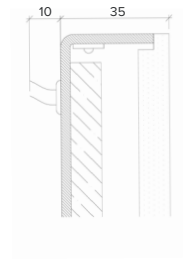

Product Details Glowpanel Trimless 35

Specification

Output	SO	HO
Power Consumption	average 56W/m²	average 76W/m²
Voltage	24VDC	24VDC
IP Rating	IP40 or IP65	IP40 or IP65
LED Colour¹	2.0K/3.0K/4.0K/5.0K, RGBW or WWCW (White Mix 2.7K - 6.5K)	
Dimensions:	1500mm (max)	
Width	3000mm (max)	
Length	35mm	
Depth²		
Mount Type³	Surface (SM), Recessed Wall (RE), Wall (WA) or Ceiling (CE)	
Finish	White (WH) or Custom RAL (RAL)	
Control	0-10V/1-10V/DMX/DALI/SPI	

Notes

- 1 Other colours available on request.
- 2 Depth excludes grommet, glands & cables.
- 3 Special mechanical consideration is required for ceiling applications.

Order code

Glowpanel Trimless 35- Output-IP Rating-LED Colour-Mount Type-Frame Finish- Length x Width(mm)- Dimming

Example code: Glowpanel Trimless 35-SO-IP40-3.0K-SM-BR-1200x300-DALI

Description: Glowpanel Trimless 35, standard output, IP40, 24VDC constant voltage LED with 3000K colour temperature. Surface mounted with powder coated chassis. Overall dimensions = 1200x3000 mm. DALI dimmable.

X Section

IP40

IP65

Wall Fixing

Ceiling Fixing

The Light Lab
22 Holywell Row
London EC2A 4JB
+44 (0) 207 278 2678
@thelightlabltd
www.thelightlab.com

the light lab
bright ideas