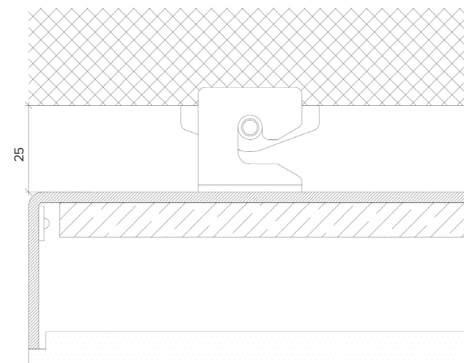

Ceiling Fixing

The Light Lab
22 Holywell Row
London EC2A 4JB
+44 (0) 207 278 2678
@thelightlabltd
www.thelightlab.com

the light lab
bright ideas