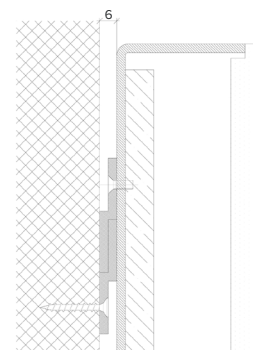

Order code

Glowpanel Trimless 65- Output-IP Rating-LED Colour-Mount Type-Frame Finish-
Length x Width(mm)- Dimming

Example code: Glowpanel Trimless 65-SO-IP40-3.0K-SM-BR-1200x300-DALI

Description: Glowpanel Trimless 65, standard output, IP40, 24VDC constant voltage
LED with 3000K colour temperature. Surface mounted with powder coated chassis.
Overall dimensions = 1200x3000mm. DALI dimmable.

Wall Fixing