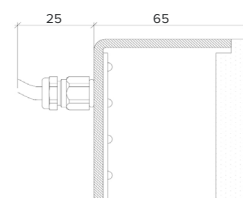

Product Details Glowpanel Trimless 35

Specification

| Output | SO | HO |
|-------------------------|--|----------------------------|
| Power Consumption | average 56W/m ² | average 76W/m ² |
| Voltage | 24VDC | 24VDC |
| IP Rating | IP40 or IP65 | IP40 or IP65 |
| LED Colour ¹ | 2.0K/3.0K/4.0K/5.0K, RGBW or WWCW (White Mix 2.7K - 6.5K) | |
| Dimensions: | 1500mm (max) | |
| Width | 3000mm (max) | |
| Length | 35mm | |
| Depth ² | | |
| Mount Type ³ | Surface (SM), Recessed Wall (RE), Wall (WA) or Ceiling (CE) | |
| Finish | White (WH) or Custom RAL (RAL) | |
| Control | 0-10V/1-10V/DMX/DALI/SPI | |

Example code: Glowpanel Trimless 35-SO-IP40-3.0K-SM-BR-1200x300-DALI

Description: Glowpanel Trimless 35, standard output, IP40, 24VDC constant voltage LED with 3000K colour temperature. Surface mounted with powder coated chassis. Overall dimensions = 1200x3000 mm. DALI dimmable.

X Section

IP40

IP65

Wall Fixing

Ceiling Fixing

The Light Lab
22 Holywell Row
London EC2A 4JB
+44 (0) 207 278 2678
@thelightlabltd
www.thelightlab.com

the light lab
bright ideas

Product Details Glowpanel Trimless 65

X Section
IP40

IP65

Specification

| | | |
|-------------------------|--|--------------------|
| Output | SO | HO |
| Power Consumption | 40W/m ² | 80W/m ² |
| Voltage | 24VDC | 24VDC |
| IP Rating | IP40 or IP65 | IP40 or IP65 |
| LED Colour ¹ | 2.0K/3.0K/4.0K/5.0K, RGBW or WWCW (White Mix 2.7K - 6.5K) | |
| Dimensions: | Width | 1500mm (max) |
| | Length | 3000mm (max) |
| | Depth ² | 65mm |
| Mount Type ³ | Surface (SM), Recessed Wall (RE), Wall (WA) or Ceiling (CE) | |
| Finish | White (WH) or Custom RAL (RAL) | |
| Control | 0-10V/1-10V/DMX/DALI/SPI | |