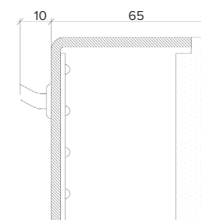

Product Details Glowpanel Trimless 35

Specification

| Output | SO | HO |
|-------------------------|--|----------------------------|
| Power Consumption | average 56W/m ² | average 76W/m ² |
| Voltage | 24VDC | 24VDC |
| IP Rating | IP40 or IP65 | IP40 or IP65 |
| LED Colour ¹ | 2.0K/3.0K/4.0K/5.0K, RGBW or WWCW (White Mix 2.7K - 6.5K) | |
| Dimensions: | 1500mm (max) | |
| Width | 3000mm (max) | |
| Length | 35mm | |
| Depth ² | | |
| Mount Type ³ | Surface (SM), Recessed Wall (RE), Wall (WA) or Ceiling (CE) | |
| Finish | White (WH) or Custom RAL (RAL) | |
| Control | 0-10V/1-10V/DMX/DALI/SPI | |

X Section

IP40

IP65

Wall Fixing

Ceiling Fixing

The Light Lab
22 Holywell Row
London EC2A 4JB
+44 (0) 207 278 2678
@thelightlabltd
www.thelightlab.com

the light lab
bright ideas

Product Details Glowpanel Trimless 65

X Section
IP40

IP65

Specification

| | | |
|-------------------------|--|--------------------|
| Output | SO | HO |
| Power Consumption | 40W/m ² | 80W/m ² |
| Voltage | 24VDC | 24VDC |
| IP Rating | IP40 or IP65 | IP40 or IP65 |
| LED Colour ¹ | 2.0K/3.0K/4.0K/5.0K, RGBW or WWCW (White Mix 2.7K - 6.5K) | |
| Dimensions: | Width | 1500mm (max) |
| | Length | 3000mm (max) |
| | Depth ² | 65mm |
| Mount Type ³ | Surface (SM), Recessed Wall (RE), Wall (WA) or Ceiling (CE) | |
| Finish | White (WH) or Custom RAL (RAL) | |
| Control | 0-10V/1-10V/DMX/DALI/SPI | |

Example code: Glowpanel Trimless 65-SO-IP40-3.0K-SM-BR-1200x300-DALI

Description: Glowpanel Trimless 65, standard output, IP40, 24VDC constant voltage
LED with 3000K colour temperature. Surface mounted with powder coated chassis.
Overall dimensions = 1200x3000mm. DALI dimmable.