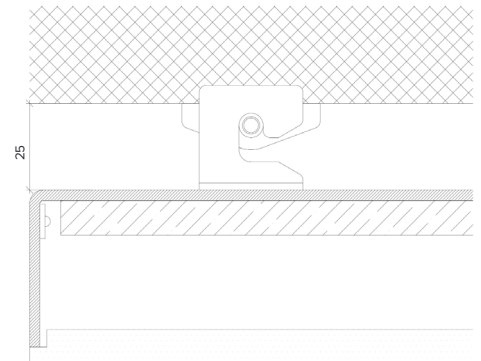

Product Details Glowpanel Trimless 35

Specification

| Output | SO | HO |
|-------------------------|--|----------------------------|
| Power Consumption | average 56W/m ² | average 76W/m ² |
| Voltage | 24VDC | 24VDC |
| IP Rating | IP40 or IP65 | IP40 or IP65 |
| LED Colour ¹ | 2.0K/3.0K/4.0K/5.0K, RGBW or WWCW (White Mix 2.7K - 6.5K) | |
| Dimensions: | 1500mm (max) | |
| Width | 3000mm (max) | |
| Length | 35mm | |
| Depth ² | | |
| Mount Type ³ | Surface (SM), Recessed Wall (RE), Wall (WA) or Ceiling (CE) | |
| Finish | White (WH) or Custom RAL (RAL) | |
| Control | 0-10V/1-10V/DMX/DALI/SPI | |

Example code: Glowpanel Trimless 35-SO-IP40-3.0K-SM-BR-1200x300-DALI

Description: Glowpanel Trimless 35, standard output, IP40, 24VDC constant voltage LED with 3000K colour temperature. Surface mounted with powder coated chassis. Overall dimensions = 1200x3000 mm. DALI dimmable.

X Section

IP40

IP65

Wall Fixing

Ceiling Fixing

The Light Lab
22 Holywell Row
London EC2A 4JB
+44 (0) 207 278 2678
@thelightlabltd
www.thelightlab.com

the light lab
bright ideas

Product Details Glowpanel Trimless 65

X Section
IP40

IP65

Specification

| | | |
|-------------------------|--|--------------------|
| Output | SO | HO |
| Power Consumption | 40W/m ² | 80W/m ² |
| Voltage | 24VDC | 24VDC |
| IP Rating | IP40 or IP65 | IP40 or IP65 |
| LED Colour ¹ | 2.0K/3.0K/4.0K/5.0K, RGBW or WWCW (White Mix 2.7K - 6.5K) | |
| Dimensions: | Width | 1500mm (max) |
| | Length | 3000mm (max) |
| | Depth ² | 65mm |
| Mount Type ³ | Surface (SM), Recessed Wall (RE), Wall (WA) or Ceiling (CE) | |
| Finish | White (WH) or Custom RAL (RAL) | |
| Control | 0-10V/1-10V/DMX/DALI/SPI | |