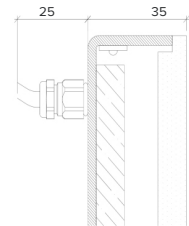

Product Details Glowpanel Trimless 35

Specification

Output	SO	HO
Power Consumption	average 56W/m²	average 76W/m²
Voltage	24VDC	24VDC
IP Rating	IP40 or IP65	IP40 or IP65
LED Colour¹	2.0K/3.0K/4.0K/5.0K, RGBW or WWCW (White Mix 2.7K - 6.5K)	
Dimensions:	1500mm (max)	
Width	3000mm (max)	
Length	35mm	
Depth²		
Mount Type³	Surface (SM), Recessed Wall (RE), Wall (WA) or Ceiling (CE)	
Finish	White (WH) or Custom RAL (RAL)	
Control	0-10V/1-10V/DMX/DALI/SPI	

Notes

- 1 Other colours available on request.
- 2 Depth excludes grommet, glands & cables.
- 3 Special mechanical consideration is required for ceiling applications.

Order code

Glowpanel Trimless 35- Output-IP Rating-LED Colour-Mount Type-Frame Finish- Length x Width(mm)- Dimming

Example code: Glowpanel Trimless 35-SO-IP40-3.0K-SM-BR-1200x300-DALI

Description: Glowpanel Trimless 35, standard output, IP40, 24VDC constant voltage LED with 3000K colour temperature. Surface mounted with powder coated chassis. Overall dimensions = 1200x3000 mm. DALI dimmable.

X Section

IP40

IP65

Wall Fixing

Ceiling Fixing

The Light Lab
22 Holywell Row
London EC2A 4JB
+44 (0) 207 278 2678
@thelightlabltd
www.thelightlab.com

the light lab
bright ideas